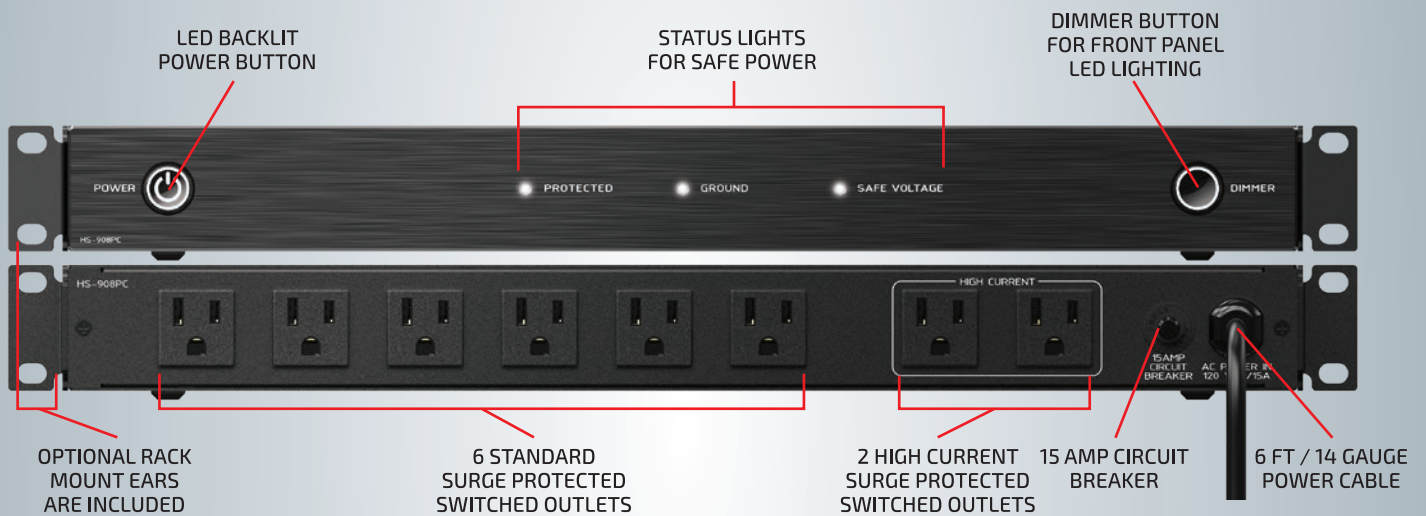

## 8 OUTLET POWER DISTRIBUTION + PROTECTION UNIT

PROTECT YOUR EQUIPMENT WITH SURGE-PROTECTED,  
SWITCHED & HIGH-CURRENT POWER OUTLETS

6 STANDARD +  
2 HIGH-CURRENT  
SWITCHED OUTLETS

3240 JOULE  
M.O.V. SURGE  
PROTECTION

50 ERNF RATING  
EMI/RFI NOISE  
FILTRATION SYSTEM

COMPONENT  
SHIELDING CHASSIS  
PROTECTED

OPTIONAL 1U  
RACKMOUNT  
HARDWARE

HIGH CURRENT  
POWER  
RATING

OVER/UNDER  
VOLTAGE SHUT  
OFF PROTECTION

### HS-908PC OVERVIEW

Distribute power to and protect your valuable rack gear with the HELIOS HS-908PC Power Conditioner. This 1U powerhouse boasts 8 switched black outlets; 6 standard and 2 high-current outlet options for demanding gear. A 3240J MOV surge rating safeguards your equipment from damaging spikes, while EMI/RFI noise filtering ensures pristine audio and video signals. The convenient front-mounted power button and LED indicators let you know your gear is safe and sound. Plus, removable rack ears and included rubber feet offer flexible mounting options.

## VERSATILE MOUNTING OPTIONS

Using the included mounting brackets, this unit can be mounted to the front or back of a standard rack, or wall/surface mounted.

- ✓ 8 Black Outlets (6 Switched + 2 High-Current)
- ✓ 3240 Joule MOV Surge Protection
- ✓ 50dB EMI/RFI Noise Filtering
- ✓ Front-Mounted Power Button and LED Indicators
- ✓ Removable Rack Ears and Included Rubber Feet
- ✓ 1U Rackmount Form Factor
- ✓ 120V 15A Power Rating
- ✓ Over/Under Voltage Shut-Off Protection
- ✓ cULus Certified