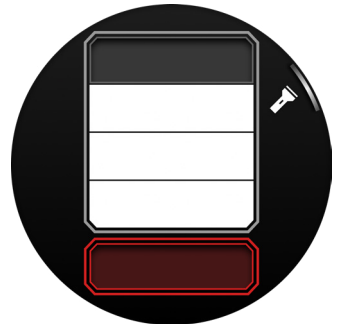

BUILT-IN FLASHLIGHT

See and be seen with a built-in flashlight, featuring variable intensities and an alternate red light.