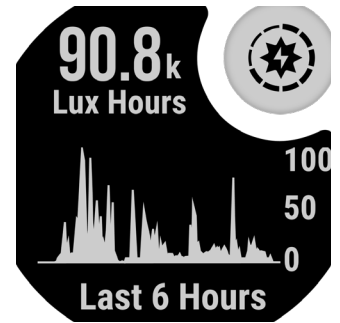

INSTINCT® 3 SERIES

RUGGED GPS SMARTWATCHES

KEY FEATURES

AMOLED DISPLAY

NEW

Instinct 3 series offers options with a bright 1.2" or 1.3" AMOLED display to make detailed information easy to read at a glance, while still providing great battery life with up to 24 days in smartwatch mode on the 50 mm model.

SOLAR CHARGING

For those who are looking for even greater battery life for their outdoor adventures, Instinct 3 series features options with a monochrome, sunlight-visible, transfective MIP display with a solar charging lens that extends battery life up to 40 days (unlimited with solar¹) in smartwatch mode on the 50 mm model.