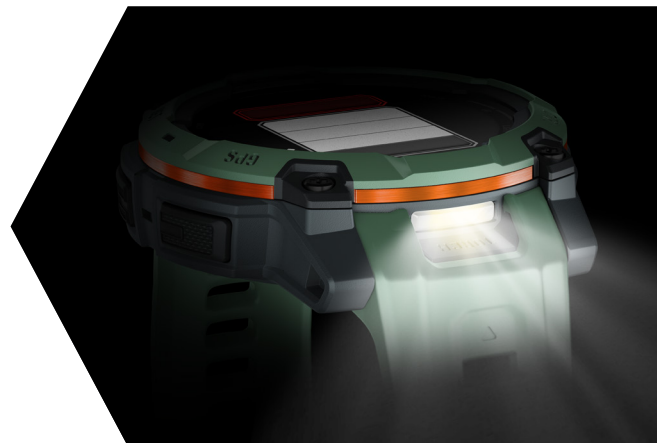

INSTINCT® 3 SERIES

RUGGED GPS SMARTWATCHES

PRODUCT OVERVIEW

The Instinct 3 series includes rugged GPS smartwatches with options for a bright AMOLED display or a solar charging display for unlimited battery life¹. Standard units include the black and charcoal, accompanied by the Tropical Pulse Collection — bright and bold colorways that are available for a limited time only. With bolted construction, a metal-reinforced bezel and a scratch-resistant lens, these smartwatches can take on your toughest adventures. They're engineered to MIL-STD-810 standards for thermal and shock resistance and are also 10 ATM water-rated. They offer a built-in LED flashlight with variable intensities and strobe modes that give you greater visibility outdoors and provide convenient illumination when you need it. To keep you on track, Instinct 3 includes a built-in 3-axis compass and barometric altimeter. Plus, multi-band GPS with SatIQ™ technology delivers superior positioning while optimizing battery life. The 24/7 health and wellness features keep you connected to your body with heart rate tracking, advanced sleep monitoring, Pulse Ox² and more. The Instinct 3 series also includes smart Garmin Pay™ contactless payments³.

INSTINCT® 3 SERIES

RUGGED GPS SMARTWATCHES

KEY FEATURES

AMOLED DISPLAY

NEW

Instinct 3 series offers options with a bright 1.2" or 1.3" AMOLED display to make detailed information easy to read at a glance, while still providing great battery life with up to 24 days in smartwatch mode on the 50 mm model.

SOLAR CHARGING

For those who are looking for even greater battery life for their outdoor adventures, Instinct 3 series features options with a monochrome, sunlight-visible, transfective MIP display with a solar charging lens that extends battery life up to 40 days (unlimited with solar¹) in smartwatch mode on the 50 mm model.