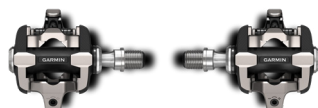

RALLY™ POWER METER PEDALS