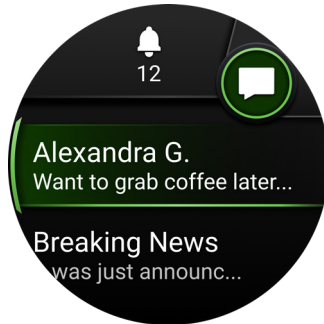

STAY CONNECTED

Enjoy everyday wearability, and live connected with smart notifications⁴, Garmin Pay™ contactless payments³ and more.