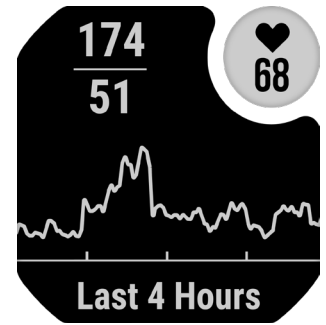

Know your body better with health monitoring features, including heart rate, advanced sleep monitoring, Pulse Ox² and more.

NAVIGATION FEATURES

Navigate confidently with a 3-axis compass, a barometric altimeter and multi-GNSS support.