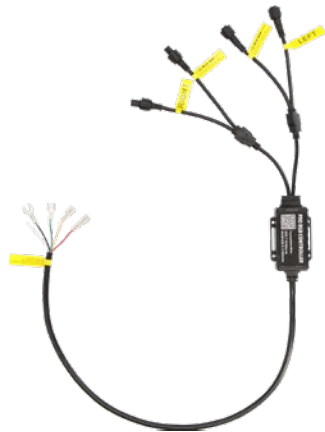

4-PIECE CHASING ROCK LIGHT KIT WIDE ANGLE

CHASING
RGB LEDS

HE-CHASE-K4 4-PIECE WIDE ANGLE CHASING ROCK LIGHT KIT

 SALES
386-257-2956

- (4) Chasing LED rock lights
- Addressable LEDs
- Daisy-chainable (in/out cables)
- Rubber curved mounting base included
- Heise Connect chasing controller included
- Output Angle: 180°
- Lens Material: Polycarbonate
- Body Material: Aluminum Alloy
- Hardware Material: Aluminum Alloy
- IP Rating: IP67
- Cable Length: 5"
- Extensions Included: (4) 10'

HEISE CONNECT CHASING CONTROLLER Features:

- Addressable LED controller
- 170+ color-changing patterns
- Turn signal function (both left and right)
- Brake function
- DIY pattern function
- Music sync function
- App controlled (Heise Connect app) or via the included RF card remote
- Max load 10A
- Can be grouped in the app with any Heise Connect controller (RGB, RGBW, and Chasing)