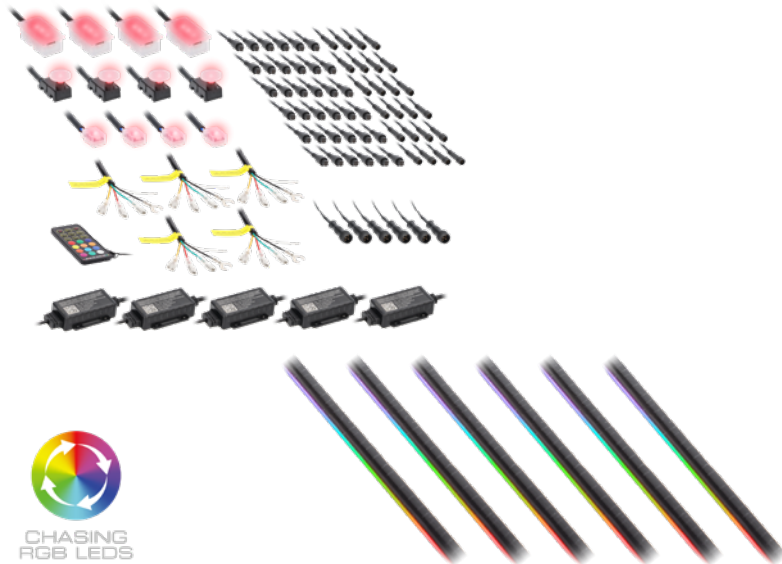

CHASING LED INTERIOR AMBIENT LIGHTING KIT

CELEBRATING
75
YEARS
OF INNOVATION