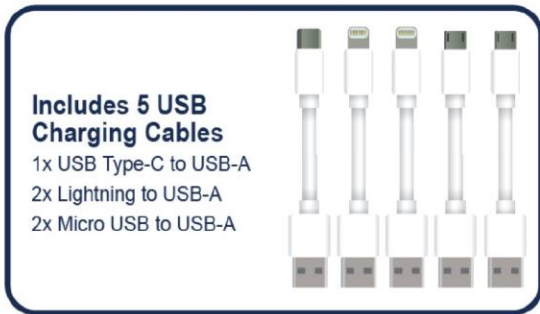

Back Angle

4X USB PORTS

1X USB-C PORT

Includes 5 USB Charging Cables

- 1x USB Type-C to USB-A
- 2x Lightning to USB-A
- 2x Micro USB to USB-A

Front Angle

FEATURES

- Versatile Charging -- Charge multiple devices simultaneously with an organized charging station
- USB Ports -- 4 USB-A charging ports
- Type-C Charging -- 1x USB Type-C charging port
- Organized and Compact -- Power your USB devices while keeping them tidy and organized in the built-in cradle
- Silicone Cradle -- Store your devices while charging in the silicone
- LED Indicator -- LED charging indicator light

SPECIFICATIONS

Input: 100V-240V

Output: 5V-10A with Smart IC

USB A Ports: x4

USB C Ports: x1

Cord Length: 5 ft.

In the Box: AC Cord (5ft), Micro USB Cable 2x (6in), Lightning to USB Cable x2 (6in), and USB-C to USB Cable x1 (6in), User Manual, Warranty Card

PRODUCT DETAILS

Model: EAP-1002

Barcode:840005006672

Unit

Dimensions: 6.7 x 4.9 x 2.8 [L x W x H]

Weight (lbs): 1.01

Giftbox/Clamshell

Dimensions (in): 5.9 x 4.4 x 7.5 [L x W x H]

Weight (lbs): 1.54

Inner Carton

Of Units/per: 5

Dimensions (in): 23.25 x 8.25 x 6.54 [L x W x H]

Weight (lbs): 8.54

Master Carton

Of Units/per: 10

Dimensions (in): 23.75 x 8.8 x 14.1 [L x W x H]