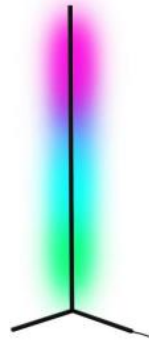

## Smart galaxy sky projector (WiFi)

Model: SK23  
WiFi connection  
Works with alexa/google/siri  
Input 5V 1A power adaptor  
RGB LED laser star / galaxy lighting  
Moving stars and nebula, multicolor nebula cloud  
Adjustable brightness  
App controlled  
Safety certificate: ETL/FCC ID