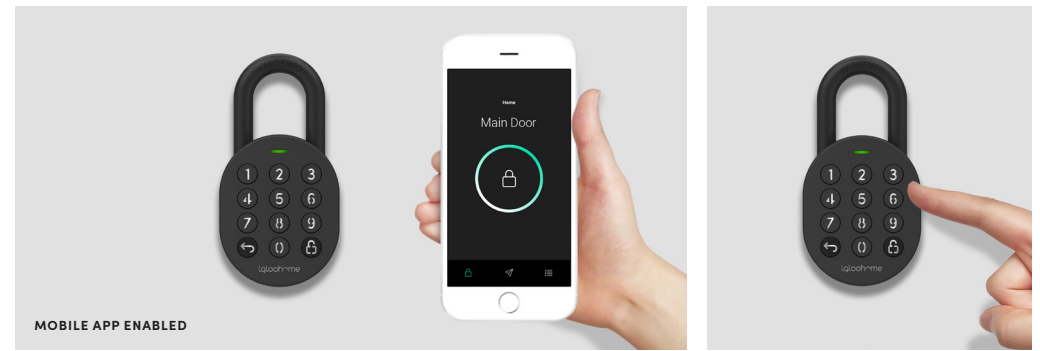

igloohome  
**Smart Padlock**

The igloohome Smart Padlock strikes the perfect balance between security and convenience. Built with versatility in mind, it is the most flexible padlock that allows for time-sensitive access.

**USD 149**

**Long Shackle**

Allows for a more customised fit on different gates, doors, garages and more.

**USD 15**

**Protective Silicone Case**

Added protection for your Padlock from weather elements, scratches and dust.

**USD 9.99**

**Mobile app-enabled**

The Smart Padlock works together with the igloohome app to allow asset and property owners to grant access remotely via PIN codes and Bluetooth keys. Choose to grant permanent, duration, one-time or recurring access for convenience and security. These can be customised for each visitor, ensuring your asset or property is always secure.

Activity logs\* and battery status can also be monitored from the app, updated each time the lock is synced to the app via Bluetooth. The app is available for both iOS & Android devices.

*\*Bluetooth key activity logs are updated in real-time.*