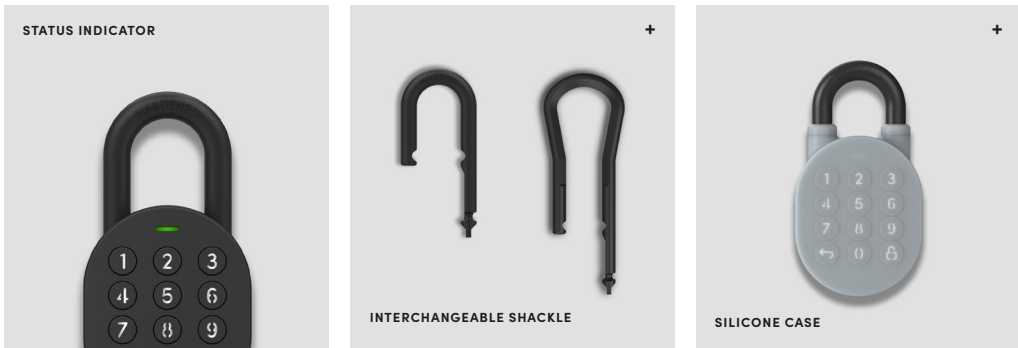

**USD 9.99**

**Mobile app-enabled**

The Smart Padlock works together with the igloohome app to allow asset and property owners to grant access remotely via PIN codes and Bluetooth keys. Choose to grant permanent, duration, one-time or recurring access for convenience and security. These can be customised for each visitor, ensuring your asset or property is always secure.

Activity logs\* and battery status can also be monitored from the app, updated each time the lock is synced to the app via Bluetooth. The app is available for both iOS & Android devices.

*\*Bluetooth key activity logs are updated in real-time.*

**Works offline**

Even with its remote capabilities, the Padlock works offline for enhanced reliability and security. There's no worries of WiFi hacking or network instability.

It features the innovative algoPIN™ technology which makes our security products suitable for properties with weak or no WiFi connections at all. There's no need to download an additional app to receive PIN code access.