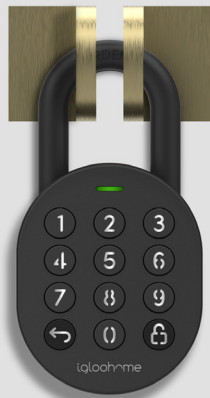

igloohome  
**Smart Padlock**

The igloohome Smart Padlock strikes the perfect balance between security and convenience. Built with versatility in mind, it is the most flexible padlock that allows for time-sensitive access.

**USD 149**

**Long Shackle**

Allows for a more customised fit on different gates, doors, garages and more.

**USD 15**

**Protective Silicone Case**

Added protection for your Padlock from weather elements, scratches and dust.