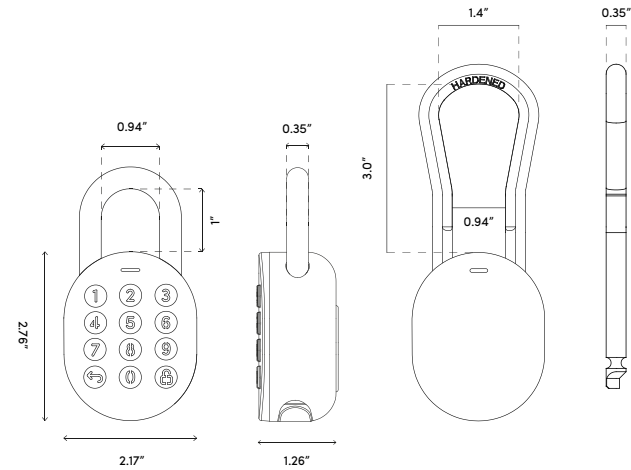

Specifications

Weight

Net	0.45 kg
Gross (with packaging)	0.55 kg

Material

Body	Zinc Alloy, Stainless Steel, Rubber
Shackle	Hardened Steel

Operations

Modes of Access	PIN Code, Bluetooth Key
Operation Temp.	-20°C to 50°C
Power Type	CR2 Lithium Battery
Battery Life	Up to 12 months
Emergency Power	9V Alkaline Battery

Others

Model Number	IGP1
UPC / EAN	603784205557 / 0603784205557
Country of Origin	Designed in Singapore, Made in China
Packaging Details	Individual 23 (W) x 20 (D) x 6 (H) cm at 1.1kg Carton 63.5 (W) x 23.5 (D) x 19 (H) cm at 11.5kg

Certifications