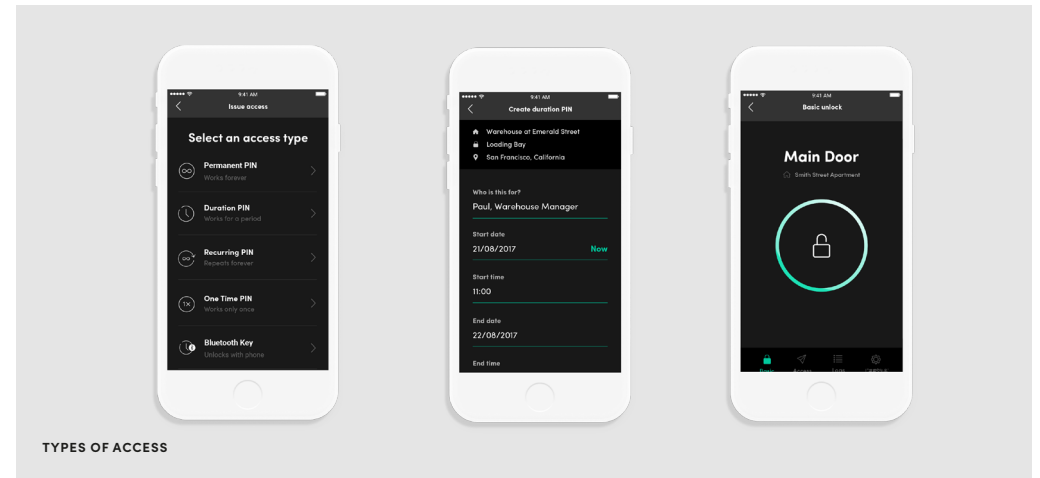

**USD 9.99**

**Mobile app-enabled**

The Smart Padlock works together with the igloohome app to allow asset and property owners to grant access remotely via PIN codes and Bluetooth keys. Choose to grant permanent, duration, one-time or recurring access for convenience and security. These can be customised for each visitor, ensuring your asset or property is always secure.

Activity logs\* and battery status can also be monitored from the app, updated each time the lock is synced to the app via Bluetooth. The app is available for both iOS & Android devices.

*\*Bluetooth key activity logs are updated in real-time.*