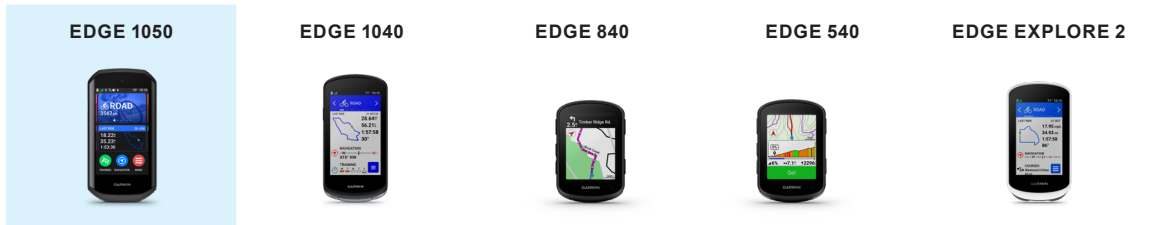

EDGE® 1050

ADVANCED GPS BIKE COMPUTER WITH BRIGHT COLORFUL DISPLAY

PRODUCT COMPARISON

	EDGE 1050	EDGE 1040	EDGE 840	EDGE 540	EDGE EXPLORE 2
GENERAL					
BATTERY LIFE	Demanding: up to 20 hrs Battery Save: up to 60 hrs	Demanding: up to 45 hrs Battery Save: up to 100 hrs	Demanding: up to 26 hours	Demanding: up to 26 hours	Demanding: up to 16 hours
PHYSICAL DIMENSIONS	2.4" x 4.7" x 0.6" (60.2 x 118.5 x 16.3 mm)	2.3" x 4.6" x 0.8" (59.3 x 117.6 x 20.0 mm)	2.3" x 3.4" x 0.8" (57.8 x 85.1 x 19.6 mm)	2.3" x 3.4" x 0.8" (57.8 x 85.1 x 19.6 mm)	4.2" x 2.2" x 0.8" (106.1 x 55.7 x 20.6 mm)
WEIGHT	5.7 oz (161 g)	4.7 oz (133 g)	84.8 g	80.3 g	3.7 oz (104 g)
MEMORY	64 GB	64 GB	32 GB	16 GB	16 GB
DISPLAY SIZE	3.5" (88.9 mm) diagonal	3.5" (88.9 mm) diagonal	2.6" (66 mm) diagonal	2.6" (66 mm) diagonal	3.00" (76 mm) diagonal
DISPLAY TYPE	Liquid Crystal	Transflective MIP	Transflective MIP	Transflective MIP	Transflective MIP
DISPLAY RESOLUTION	480 x 800 pixels	282 x 470 pixels	246 x 322 pixels	246 x 322 pixels	240 x 400 pixels
TOUCHSCREEN	•	•	•	•	•
AUDIO ALERTS	Speaker	Beeper	Beeper	Beeper	Beeper
DAILY SMART FEATURES					
GARMIN PAY™	•				
REALTIME SETTINGS SYNC	•	•	•	•	•
WIRELESS UPLOADS	•	•	•	•	•
WEATHER FORECASTS	•	•	•	•	•
SMART NOTIFICATIONS	•	•	•	•	•
SMARTPHONE MUSIC CONTROLS	•	•	•	•	•
CONNECTIVITY	Bluetooth®, ANT+®, Wi-Fi®	Bluetooth, ANT+, Wi-Fi	Bluetooth, ANT+, Wi-Fi	Bluetooth, ANT+, Wi-Fi	Bluetooth, ANT+
SAFETY AND TRACKING					
LIVETRACK	•	•	•	•	•
GROUPTRACK	•	•	•	•	•
GROUPRIDE (CYCLING)	•	•	•	•	•
GROUPRIDE COMPETITIONS AND AWARDS	•	Coming in Q3	Coming in Q3	Coming in Q3	
GROUPRIDE INCIDENT DETECTION	•	Coming in Q3	Coming in Q3	Coming in Q3	Coming in Q3
RIDER-TO-RIDER MESSAGING	•	•	•	•	•
VARIA™ COMPATIBILITY®	•	•	•	•	•
INCIDENT DETECTION	•	•	•	•	•
ROAD HAZARD ALERTS	•	Coming in Q3	Coming in Q3	Coming in Q3	Coming in Q3
BIKE ALARM	•	•	•	•	•
GARMIN SHARE	•				
TRAINING, PLANNING AND ANALYSIS					
DAILY WORKOUT SUGGESTIONS	•	•	•	•	
FTP TRACKING	•	•	•	•	
VO2 MAX ESTIMATE	•	•	•	•	•
TRAINING STATUS	•	•	•	•	
TRAINING LOAD	•	•	•	•	
REAL-TIME STAMINA	•	•	•	•	
TRAINING EFFECT	•	•	•	•	
RECOVERY ADVISOR	•	•	•	•	•
CYCLING DYNAMICS	•	•	•	•	
PRELOADED GARMIN CYCLE MAP	•	•	•	•	•
ROUND-TRIP ROUTING	•	•	•	•	•
WI-FI MAP MANAGER	•