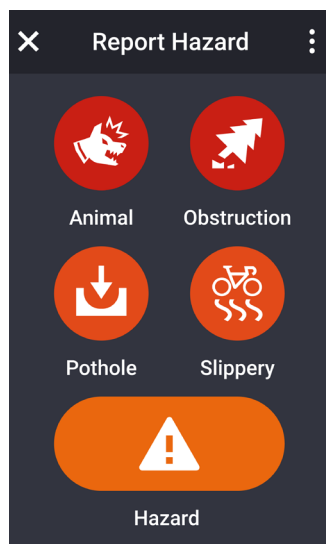

Get alerts for road hazards reported by fellow cyclists, and for group rides, see in-ride messaging, leaderboards and more when used with your compatible smartphone and the Garmin Connect™ app.

When it's time to focus on individual training for a race or personal goal, Edge 1050 delivers. It works seamlessly with our free Garmin training plans for cyclists. Event adaptive training delivers personalized workouts that adapt to your performance, recovery and more when riding with your compatible power meter and heart rate monitor. A built-in speaker delivers clear workout and navigation prompts plus a bike bell so you can alert riders and pedestrians. This cycling computer also has Garmin Pay™ contactless payments (with a supported bank), making that postride latte a little sweeter.

EDGE® 1050

ADVANCED GPS BIKE COMPUTER WITH BRIGHT COLORFUL DISPLAY

KEY FEATURES

VIVID COLOR DISPLAY

See your stats and maps in greater detail than ever before with a vivid color touchscreen display and new ways to view your data.

BATTERY THAT'S READY FOR THE RIDE

In demanding use cases, get up to 20 hours, or get up to 60 hours in battery saver mode.

ROAD HAZARD ALERTS

Get alerts for road hazards reported by fellow cyclists, and contribute your own edits¹.