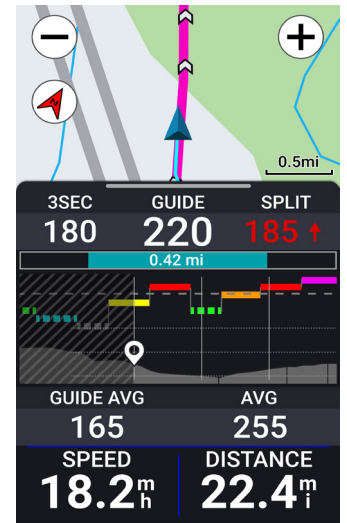

GROUPRIDE

Stay connected on group rides¹ with in-ride messaging, live locations and incident detection alerts³; plus, add fun and competition with in-ride leaderboards for climbs and postride awards.

EDGE® 1050

ADVANCED GPS BIKE COMPUTER WITH BRIGHT COLORFUL DISPLAY

KEY FEATURES

REAL-TIME STAMINA INSIGHTS

While you ride, get stamina insights² so you can keep an eye on how much you have left in the tank.

POWER GUIDE

Manage your efforts with recommended power targets throughout a course. And the power guide feature now incorporates real-time stamina and wind to adjust your targets while you ride³.

GARMIN CYCLE MAP AND WI-FI MAP MANAGER

Ride with preloaded maps that include worldwide MTB trail data from Trailforks, plus you can add, swap or update maps directly on your Edge via Wi-Fi.

EDGE® 1050

ADVANCED GPS BIKE COMPUTER WITH BRIGHT COLORFUL DISPLAY