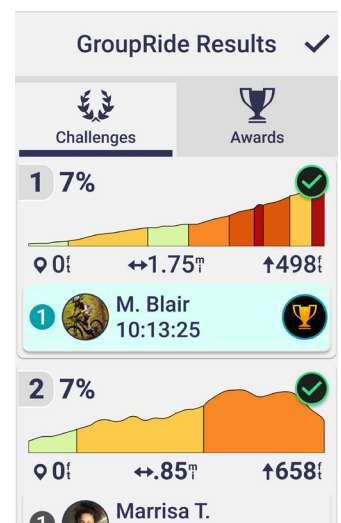

EDGE® 1050

ADVANCED GPS BIKE COMPUTER WITH BRIGHT COLORFUL DISPLAY

PRODUCT OVERVIEW

The Edge 1050 is Garmin's brightest, smartest and most connected GPS cycling computer ever, showing maps and stats in stunning detail. And to make sure you never stop cycling, it has up to 20 hours of battery life in the most demanding use cases and up to 60 hours in battery saver mode.

EDGE® 1050

ADVANCED GPS BIKE COMPUTER WITH BRIGHT COLORFUL DISPLAY

KEY FEATURES

VIVID COLOR DISPLAY

See your stats and maps in greater detail than ever before with a vivid color touchscreen display and new ways to view your data.

BATTERY THAT'S READY FOR THE RIDE

In demanding use cases, get up to 20 hours, or get up to 60 hours in battery saver mode.

ROAD HAZARD ALERTS

Get alerts for road hazards reported by fellow cyclists, and contribute your own edits¹.

GROUPRIDE

Stay connected on group rides¹ with in-ride messaging, live locations and incident detection alerts³; plus, add fun and competition with in-ride leaderboards for climbs and postride awards.

EDGE® 1050