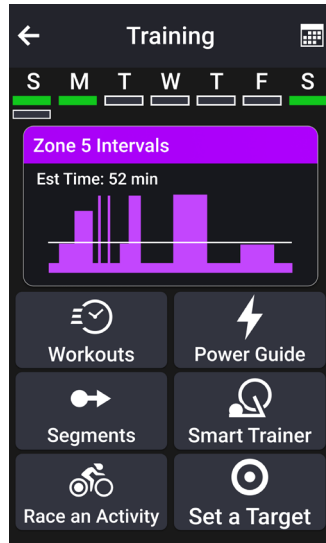

ADVANCED GPS BIKE COMPUTER WITH BRIGHT COLORFUL DISPLAY

KEY FEATURES

REAL-TIME STAMINA INSIGHTS

While you ride, get stamina insights² so you can keep an eye on how much you have left in the tank.

POWER GUIDE

Manage your efforts with recommended power targets throughout a course. And the power guide feature now incorporates real-time stamina and wind to adjust your targets while you ride³.

GARMIN CYCLE MAP AND WI-FI MAP MANAGER

Ride with preloaded maps that include worldwide MTB trail data from Trailforks, plus you can add, swap or update maps directly on your Edge via Wi-Fi.

EDGE® 1050

ADVANCED GPS BIKE COMPUTER WITH BRIGHT COLORFUL DISPLAY

KEY FEATURES

EVENT ADAPTIVE TRAINING

When it's time to focus on training, Edge 1050 delivers. It works seamlessly with our free Garmin training plans for cyclists. Event adaptive training delivers personalized workouts that adapt to your performance and recovery².