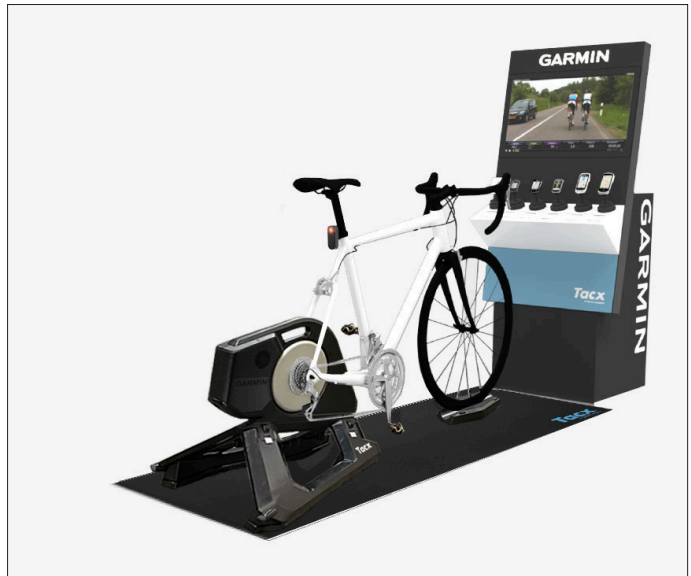

The retailer must meet one of the below buy-in requirements to be eligible for this display.

1. $7,500 order of Garmin/Tacx product for inventory.
  ***Purchase display for $2,000, and get 3 live units for the display (NEO 2T or NEO 3M, Edge® 840, Rally RS, RK or XC) included for free.
2. $15,000 order of Garmin/Tacx products for inventory.
  ***Display and 3 live units for the display (NEO 2T or NEO 3M, Edge® 840, Rally RS, RK or XC) included for free.

In addition to the above live units, the retailer can display up to 4 more Garmin products, live or dummy. Order dummy units, brackets and product cards separately to complete the display. If live units are preferred, the retailer can pull live units and charging cords from their purchased inventory.

Retailers will have the option to show the Edge 1050 with a dummy unit, bracket and product card. The Edge 1050 will also be communicated on this display through a video loop.

Contact your inside sales rep or order administration representative at 1-800-800-1420 to place an order for the components or full display if you meet the order requirements.

Global Cycling Premium Interactive Display
SKU: **M00-00887-00**
Size: **72" H x 30.25" W x 29.5" D**
Carton size: **32" L x 32" W x 75" H**
Pallet weight: **250 lbs**
Pallet size: **40" x 48"**

When placing your order, please answer the questions below:

- This display requires connection to the store's Wi-Fi® networking. Confirm that Wi-Fi will be accessible at the retailer location for the display.
- Does the delivery location have a dock?
- Does delivery service need a lift gate?
- Is inside delivery required?
- Is there a pallet jack available to move pallets?
- Is there a height restriction for delivery?
- Special delivery instructions/additional comments

INTERCHANGEABLE MERCHANDISING COMPONENTS THAT CAN BE USED ON THE GLOBAL CYCLING PREMIUM INTERACTIVE DISPLAY:

GLOBAL CYCLING DISPLAY EDGE 540 PRODUCT CARD (ENGLISH)

SKU: **M00-00914-03**
Size: **2.875" W x 3.76" H**

GLOBAL CYCLING DISPLAY LARGE EDGE BRACKET

SKU: **M00-00712-02**
Size: **2.69" w x 4.71" h**

Final artwork is subject to change from images shown in the merchandising section. For more information on merchandising, please visit the Dealer Resource Center at Garmin.com.