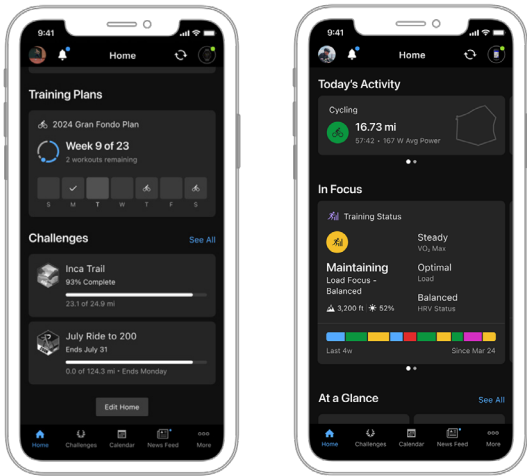

PRODUCT COPY

Product copy for Edge 1050 can be downloaded from the [Dealer Resource Center](#).

VIDEOS

FEATURE/BENEFIT VIDEO

NEVER STOP CYCLING VIDEO

EDGE® 1050

ADVANCED GPS BIKE COMPUTER WITH BRIGHT COLORFUL DISPLAY

GARMIN CONNECT™ APP

- Once you sync your ride with the Garmin Connect app, dig deep with detailed ride metrics that show you how hard you pushed and how your training is impacting your fitness, as well as wellness data that gives a picture of your overall health.
- Physio TrueUp data syncs over from activities and workouts recorded in the Tacx Training app, making sure that your training status is always accurate and up-to-date.
- Stay on track every day — whether you're training for a race or just staying fit, the new Garmin Connect app lets you customize your layout with the metrics that are most important to you.
- Fitness is better with friends. Compete in step and distance challenges, create groups, or cheer each other on with likes and comments.