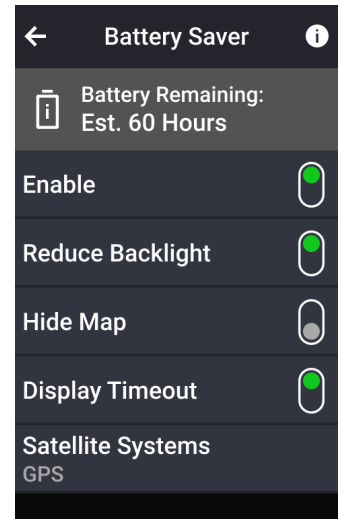

EDGE® 1050

ADVANCED GPS BIKE COMPUTER WITH BRIGHT COLORFUL DISPLAY

PRODUCT OVERVIEW

The Edge 1050 is Garmin's brightest, smartest and most connected GPS cycling computer ever, showing maps and stats in stunning detail. And to make sure you never stop cycling, it has up to 20 hours of battery life in the most demanding use cases and up to 60 hours in battery saver mode.

Get alerts for road hazards reported by fellow cyclists, and for group rides, see in-ride messaging, leaderboards and more when used with your compatible smartphone and the Garmin Connect™ app.

When it's time to focus on individual training for a race or personal goal, Edge 1050 delivers. It works seamlessly with our free Garmin training plans for cyclists. Event adaptive training delivers personalized workouts that adapt to your performance, recovery and more when riding with your compatible power meter and heart rate monitor. A built-in speaker delivers clear workout and navigation prompts plus a bike bell so you can alert riders and pedestrians. This cycling computer also has Garmin Pay™ contactless payments (with a supported bank), making that postride latte a little sweeter.

EDGE® 1050

ADVANCED GPS BIKE COMPUTER WITH BRIGHT COLORFUL DISPLAY

KEY FEATURES

VIVID COLOR DISPLAY

See your stats and maps in greater detail than ever before with a vivid color touchscreen display and new ways to view your data.

BATTERY THAT'S READY FOR THE RIDE

In demanding use cases, get up to 20 hours, or get up to 60 hours in battery saver mode.

ROAD HAZARD ALERTS

Get alerts for road hazards reported by fellow cyclists, and contribute your own edits¹.