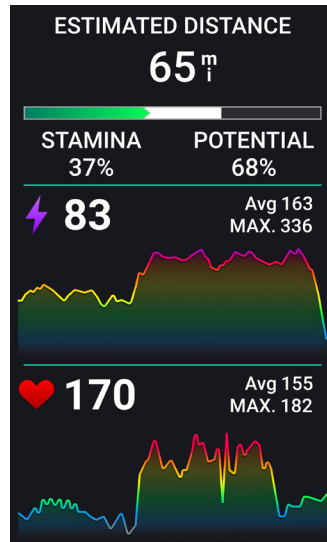

EDGE® 1050

ADVANCED GPS BIKE COMPUTER WITH BRIGHT COLORFUL DISPLAY

KEY FEATURES

VIVID COLOR DISPLAY

See your stats and maps in greater detail than ever before with a vivid color touchscreen display and new ways to view your data.

GROUPRIDE

Stay connected on group rides¹ with in-ride messaging, live locations and incident detection alerts³; plus, add fun and competition with in-ride leaderboards for climbs and postride awards.

EDGE® 1050

ADVANCED GPS BIKE COMPUTER WITH BRIGHT COLORFUL DISPLAY

KEY FEATURES

REAL-TIME STAMINA INSIGHTS

While you ride, get stamina insights² so you can keep an eye on how much you have left in the tank.

POWER GUIDE

Manage your efforts with recommended power targets throughout a course. And the power guide feature now incorporates real-time stamina and wind to adjust your targets while you ride³.

GARMIN CYCLE MAP AND WI-FI MAP MANAGER