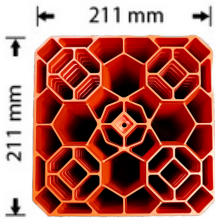

RV Leveling Pad

Model # 26444

Need to maintain the stability for your vehicle? Looking for safe and easy leveling for your RV?

Design to level your recreation vehicle while parked. Easy to assemble and stack to the desired height. Made from durable material and engineered structure to load up to 4 tons (26444). Can also be used for tongue and stabilizer jacks if necessary. Comes with a Velcro carry strap for transport and storage.

With flexible usage to suit a wide variety of environments, these modular levelers are complex solutions for RV enthusiasts.

- Dimensions: 8.3" X 8.3" X 1.5" / Per pieces
- Weight: 0.6 lbs / per piece Total weight: 6 lbs
- Maximal Loading: 4 tons
- 10 pieces per set