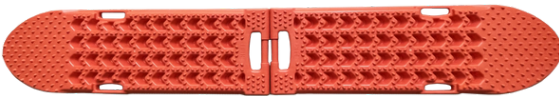

**Perfect for:**

- Remote Wilderness Locations
- Snowy Regions

Escaper Buddy® Heavy-Duty (Set of 2) — The best choice for most vehicles

- Orange
- Olive Drab
- Coyote Brown

- Model # : 20333
- UPC: 8 99419 20333 7
- Dimensions: 48" x 14.5" x 5"
- Weight: 17 lbs
- Carton Dimensions: 48" x 14.4" x 5.3"
- Carton Weight: 17.2 lbs

Escaper Buddy® XL (Set of 2) — For RVs, Large Vans and Trucks

- Orange

- Model # : 20335
- UPC: 8 57170 00548 5
- Dimensions: 59" x 17.5" x 3"
- Weight: 29 lbs
- Carton Dimensions: 59.5" x 18" x 5.7"
- Carton Weight: 30 lbs

Escaper Buddy® with Metal Traction Grips (Set of 2) — Extra grip and durability

- Orange

- Model # : 20322
- UPC: 8 57170 00598 0
- Dimensions: 34" x 9" x 2.75"
- Weight: 14 lbs
- Carton Dimensions: 34.5" x 10.5" x 6"
- Carton Weight: 15.5 lbs

Escaper Buddy® Connectable (Set of 2) — 90 inches long when connected together

- Orange

- Model # : 20334
- UPC: 8 57170 00547 8
- Dimensions: 45" x 13.5" x 2"
- Weight: 17 lbs
- Carton Dimensions: 45.6" x 15" x 5.3"
- Carton Weight: 17.2 lbs