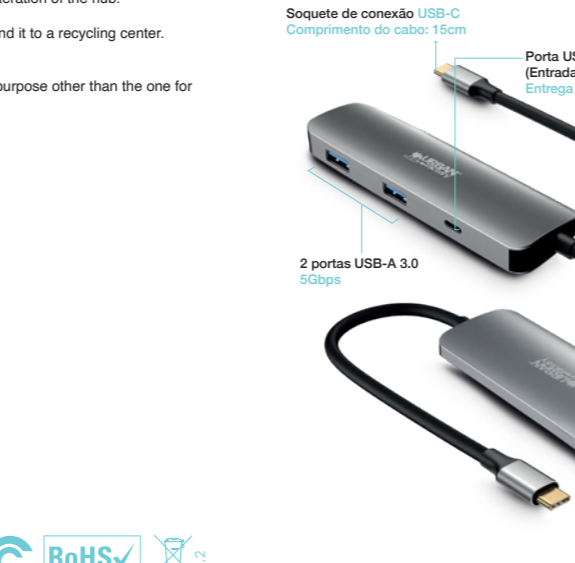

A URBAN FACTORY declara que o hub MHC40UF cumpre os requisitos essenciais e demais disposições relevantes da Diretiva 2014/53/EU.

Sede: Urban Factory, 57 rue de la Convention 75015 Paris FRANÇA

Nome do produto: HUBEE 4 IN 1 : USB-C HUB WITH 2 USB-A / 1 HDMI 4K AND 1 USB-C 100W PD SIDERAL GREY
Referência: MHC40UF

A que esta declaração se refere está em conformidade com o(s) seguinte(s) documento(s) normativo(s) europeu(s) e internacional(is).

RoHs (Diretiva 2015/863/EU)
- IEC 62321-2:2013-2015-2017

EMC (Diretiva 2014/30/EU)
- EN 55032 : 2015/ + A11:2020
- EN 55035: 2017

LVD (Diretiva 2014/35/EU)
- EN62368-1:2014+A11: 2017

Regulamento 1907/2006 (REACH)

Esta declaração de conformidade é emitida sob a exclusiva responsabilidade do fabricante.

Assinado em Paris,
Nome e função

julho, 31 2023 por
Thierry Zeitoun
Gerente

Contacto: info@urban-factory.com
Tel: +33 (0)1 45 78 45 78