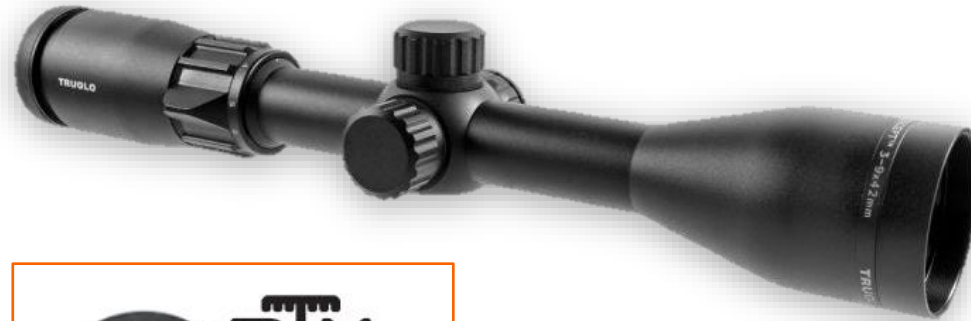

INTERCEPT™

ILLUMINATED-RETICLE HUNTING SCOPE SERIES

- Glass-etched reticle can be used without illumination (black)
- Rubber-coated speed-focus eyepiece
- Specially formulated multi-coating provides maximum brightness, clarity, and contrast
- Aggressive grip machining on control surfaces for easy use with winter gloves
- Fingertip-adjustable windage and elevation turrets
- 1/4-MOA click turret adjustments
- Neoprene scope cover included
- One-screw turret design for easy zero indexing (windage and elevation)
- Durable, scratch-resistant, non-reflective matte finish
- 1" tube for traditional scope mounting

DUPLEX RETICLE

BDC RETICLE

3-9X42 BDC
TG-TG8539BIB
UPC: 788130025529

PR3

3X32MM PRISM

- 3x magnification
- Etched reticle for increased clarity with or without illumination
- 6-MOA CQB circle•dot with large outer ring
- Extremely wide field of view (37.5 ft @ 100 yards)
- Adjustable diopter eyepiece
- Ideal for rapid target acquisition at short and medium ranges
- Digital push-button brightness controls
- Auto-off feature conserves battery power when not in use

TG-TG8432BN
UPC: 788130031728

RED LASER DELUXE KIT

- Deluxe master kit adds the capability for use on .17 to .50 caliber and .12-to-20-gauge shotguns
- Unique adapter kit provides stable alignment producing accurate bore sighting results
- Alignment target and storage pouch included
- Patented design
- No metal-on-metal contact
- Will not scratch the finish of the barrel or damage your rifling