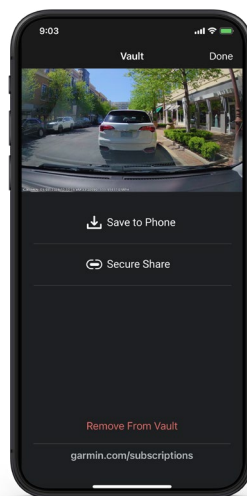

DURABLE BY DESIGN

These cameras are designed to withstand harsh vehicle environments, including direct sunlight and hot car interior temperatures.

DASH CAM VIDEO SYNC

View [synchronized video clips](#) from up to four Garmin dash cams (each sold separately) by using the Garmin Drive™ smartphone app for increased driver awareness and extra camera viewpoints.

EXTRA USB PORT

The included charger has an extra USB port, so you can power your dash camera, phone or even your navigation device.

VAULT SUBSCRIPTION FEATURES

With a [paid Vault subscription](#) (\$9.99/mo) and active Wi-Fi® connectivity, your saved dash cam videos are automatically stored securely and are accessible using the [Garmin Drive app](#) on your compatible smartphone.

VIDEO SHARING

Easily view and share your saved video clips.

LIVE VIEW

Access a live view, even when you are away from your parked car².

PARKING GUARD

Receive smartphone alerts for incidents affecting your parked car².