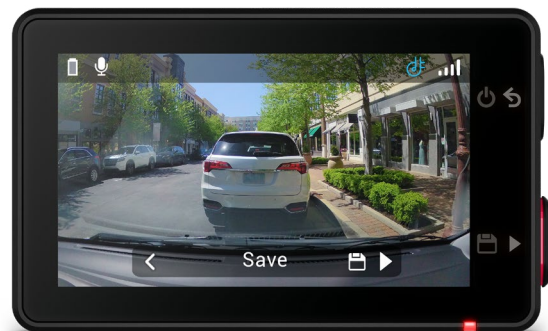

GARMIN DASH CAM™ X SERIES

PREMIUM VOICE-CONTROLLED DASH CAMERAS

PRODUCT OVERVIEW

Memories are blurry; dash cam¹ is clear. The compact and voice-controlled Garmin Dash Cam X series and Mini 3 automatically records sharp high-definition video. They're your discreet eyewitnesses with up to 4K resolution and wide 140-degree fields of view.

Garmin Dash Cam Mini 3

Garmin Dash Cam X110

Garmin Dash Cam X210

Garmin Dash Cam X310

GARMIN DASH CAM™ X SERIES

PREMIUM VOICE-CONTROLLED DASH CAMERAS

KEY FEATURES

HIGH-DEFINITION VIDEO

NEW

Dash Cam X310 provides sharp video resolution up to 4K Ultra HD. Dash Cam X210 offers up to 1440P HD, while the X110 and Mini 3 models record video in 1080P HD. A wide 140-degree field of view captures important details in bright and low light.

BRIGHT DISPLAYS WITH TOUCHSCREEN OPTION

NEW

Easy-to-view 2.4" LCD display for immediate playback; the X310 model adds an intuitive touchscreen to adjust settings and review video clips. (Display omitted from Garmin Dash Cam Mini 3 to achieve its ultracompact size.)