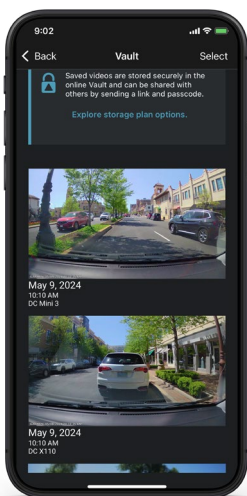

RED LIGHT AND SPEED CAMERAS

Get notifications for nearby red light cameras and speed cameras (not available in all regions). Not available on Dash Cam Mini 3.

DRIVER ALERTS

Lane departure and forward collision warnings help encourage safer driving and situational awareness ([certain conditions](#) may impair the warning function). “Go” alerts notify you when stopped traffic in front of you has started to move. Not available on Dash Cam Mini 3.

DURABLE BY DESIGN

These cameras are designed to withstand harsh vehicle environments, including direct sunlight and hot car interior temperatures.

DASH CAM VIDEO SYNC

View [synchronized video clips](#) from up to four Garmin dash cams (each sold separately) by using the Garmin Drive™ smartphone app for increased driver awareness and extra camera viewpoints.

EXTRA USB PORT

The included charger has an extra USB port, so you can power your dash camera, phone or even your navigation device.

VAULT SUBSCRIPTION FEATURES

With a [paid Vault subscription](#) (\$9.99/mo) and active Wi-Fi® connectivity, your saved dash cam videos are automatically stored securely and are accessible using the [Garmin Drive app](#) on your compatible smartphone.

VIDEO SHARING

Easily view and share your saved video clips.

LIVE VIEW

Access a live view, even when you are away from your parked car².

PARKING GUARD

Receive smartphone alerts for incidents affecting your parked car².