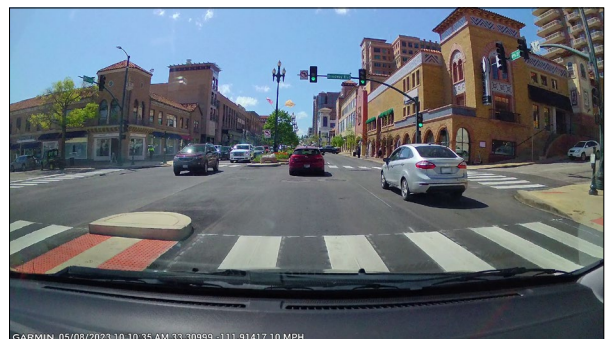

With built-in Garmin Clarity polarizer