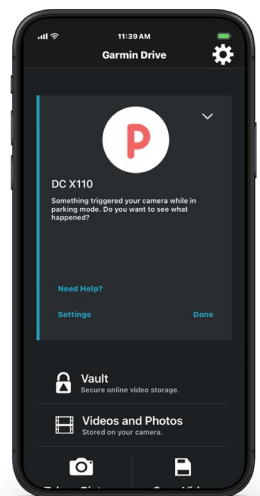

DURABLE BY DESIGN

These cameras are designed to withstand harsh vehicle environments, including direct sunlight and hot car interior temperatures.

DASH CAM VIDEO SYNC

View [synchronized video clips](#) from up to four Garmin dash cams (each sold separately) by using the Garmin Drive™ smartphone app for increased driver awareness and extra camera viewpoints.

EXTRA USB PORT

The included charger has an extra USB port, so you can power your dash camera, phone or even your navigation device.

VAULT SUBSCRIPTION FEATURES

With a [paid Vault subscription](#) (\$9.99/mo) and active Wi-Fi® connectivity, your saved dash cam videos are automatically stored securely and are accessible using the [Garmin Drive app](#) on your compatible smartphone.

VIDEO SHARING

Easily view and share your saved video clips.

LIVE VIEW

Access a live view, even when you are away from your parked car².

PARKING GUARD

Receive smartphone alerts for incidents affecting your parked car².