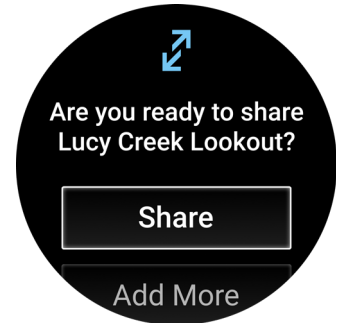

GARMIN SHARE

NEW

Use this feature to easily share saved locations, courses and workouts with friends' compatible Garmin devices.