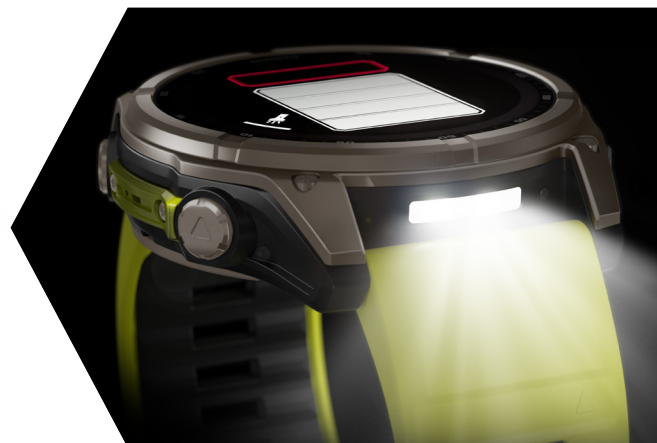

FĒNIX® 8 SERIES

PREMIUM MULTISPORT GPS WATCHES

PRODUCT OVERVIEW

Be limitless. The fēnix 8 series multisport GPS smartwatches are built for serious athletes and outdoor adventurers who want to push beyond their limits. The fēnix 8 series now comes with either a bright AMOLED display or an always-on solar charged display for added battery life. With leakproof buttons and added sensor guard — fēnix 8 is water rated to 100 meters and dive capable up to 40 meters — this is the toughest fēnix we have ever built. Both versions are available with a scratch-resistant sapphire lens and durable titanium bezel. Experience advanced strength training plans and targeted workouts for many activity types to boost your body's stamina and performance. Pair with your compatible smartphone for on-wrist calling with the built-in speaker and mic. Plus, there's a powerful built-in LED flashlight providing bright illumination when needed for after-dark visibility. Enjoy extended off-grid adventures with enhanced battery life for both fēnix 8 AMOLED and fēnix 8 Solar versions. Additional features include music storage, Garmin Pay™ contactless payments¹, smart notifications² and more.