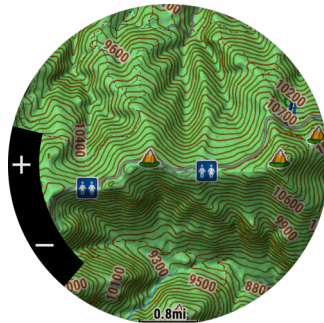

NEW

A 40-meter dive rating and leakproof metal buttons let you reach new depths with dedicated app support for scuba and apnea dive activities.

ADVANCED MAPPING

Explore new vistas with TopoActive maps³ with relief shading — plus built-in maps for thousands of golf courses and ski resorts worldwide.