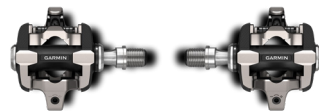

RALLY™ POWER METER PEDALS