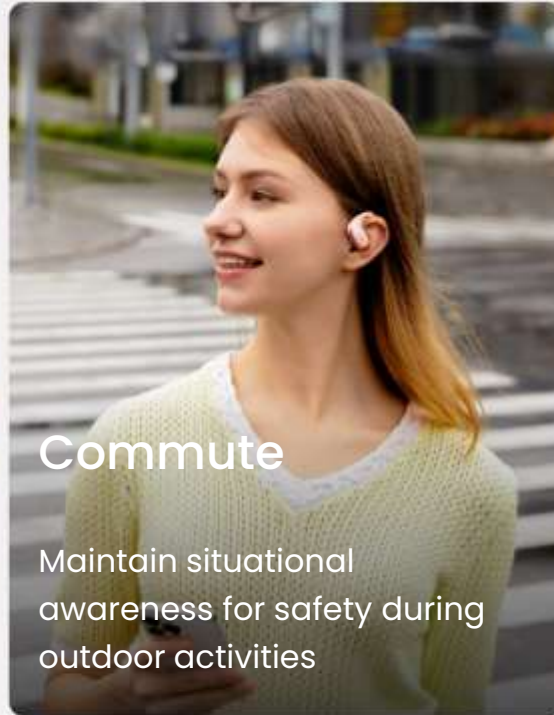

SHOKZ

OPENFIT AIR

OPEN-EAR TRUE WIRELESS EARBUDS 

Secure Fit, Effortless Comfort.

Shokz Open-Ear True Wireless Earbuds

Introducing the OpenFit Air – your dream open ear earbuds, but better. Featuring our signature open-ear design, an adaptable ear hook for improved comfort, and weighing only 8.7 g¹, it's not just what you want; it's what you didn't know you needed.

Open-ears, Open World²

Become the ultimate multitasker with Shokz's signature open-ear design. Stay plugged into the real world while you're on the move, taking a breather, or managing that to-do list.

Pressure Points? Not Here.

Slip into comfort mode with our thoughtfully crafted ear hooks. Designed with a teardrop-shaped cross-section, the larger lower part minimizes pressure during long listening sessions, and the smaller top section allows you to wear glasses effortlessly with your earbuds.