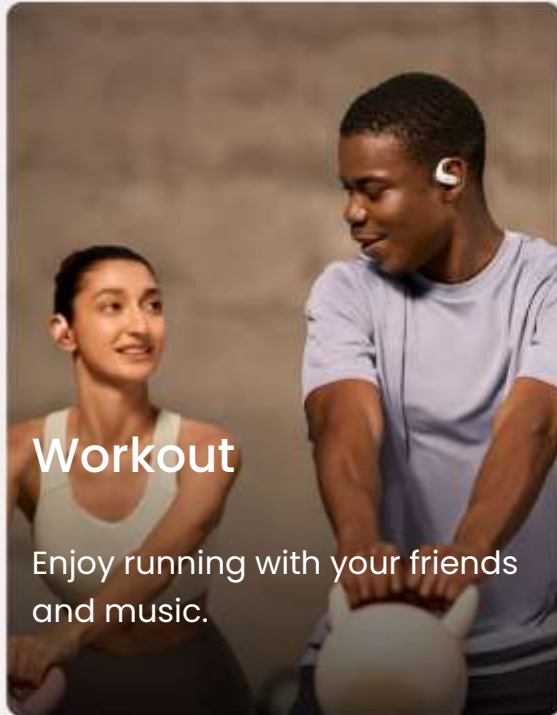

Open-ears, Open World²

Become the ultimate multitasker with Shokz's signature open-ear design. Stay plugged into the real world while you're on the move, taking a breather, or managing that to-do list.