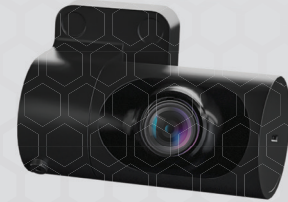

TOP FEATURES

CAPTURE THE CRUCIAL DETAILS

Protect yourself from life's blindspots with True 4K video quality, including crucial license plate details.

DOUBLE THE PROTECTION

With the included rear-view cam, you'll be able to record what's in front and what's behind you.

PARKING VIEW LIVE

Expand to three cameras and take advantage of Parking Mode and Live View security features. (Hardwire Kit and Wi-Fi Hotspot Required)

MORE THAN A DASH CAM

Get exclusive 360 Alerts, including shared radar detector alerts, red light and speed cam locations, head's-up navigation, and more.

RELIVE YOUR ROAD TRIPS

Use Trip Clips to create condensed time-lapse videos of your scenic drives and adventures to easily share with friends and family.

Dual-Band WiFi

Bluetooth

GPS

SD Card Included

SC 250R SMART DASH CAM MSRP: $259.95

HARDWIRE KIT: $29.95