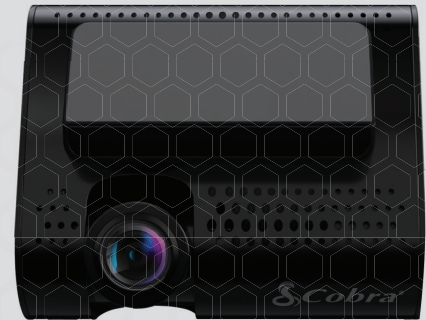

TOP FEATURES

CAPTURE THE CRUCIAL DETAILS

Protect yourself from life's blindspots with True 4K video quality, including crucial license plate details.

DOUBLE THE PROTECTION

With the included rear-view cam, you'll be able to record what's in front and what's behind you.

PARKING VIEW LIVE

Expand to three cameras and take advantage of Parking Mode and Live View security features. (Hardwire Kit and Wi-Fi Hotspot Required)

MORE THAN A DASH CAM

Get exclusive 360 Alerts, including shared radar detector alerts, red light and speed cam locations, head's-up navigation, and more.

RELIVE YOUR ROAD TRIPS

Use Trip Clips to create condensed time-lapse videos of your scenic drives and adventures to easily share with friends and family.

Dual-Band WiFi

Bluetooth

GPS

SD Card Included

SC 250R SMART DASH CAM MSRP: $259.95

HARDWIRE KIT: $29.95