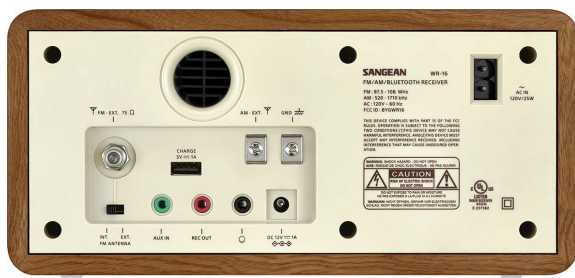

WR-16

FM / AM / Aux-in / Bluetooth
Wooden Cabinet Receiver

Color

Walnut

Main Features

- FM / AM 2 bands
- Built-in Bluetooth wireless audio streaming
- Easy to pair your NFC (Near Field Communications) enabled smartphone via Bluetooth with a simple tap
- Tuning and band indicators
- Soft and precise tuning
- Deep bass compensation for rich bass
- 3 inches 10 watts full range speaker with enlarged magnet
- Auxiliary input for additional audio sources like MP3 player or iPod / iPhone
- USB 5V / 1A for charging mobile phone while power off
- Supplied FM wire antenna
- REC Out jack for routing to your recording equipment or external devices