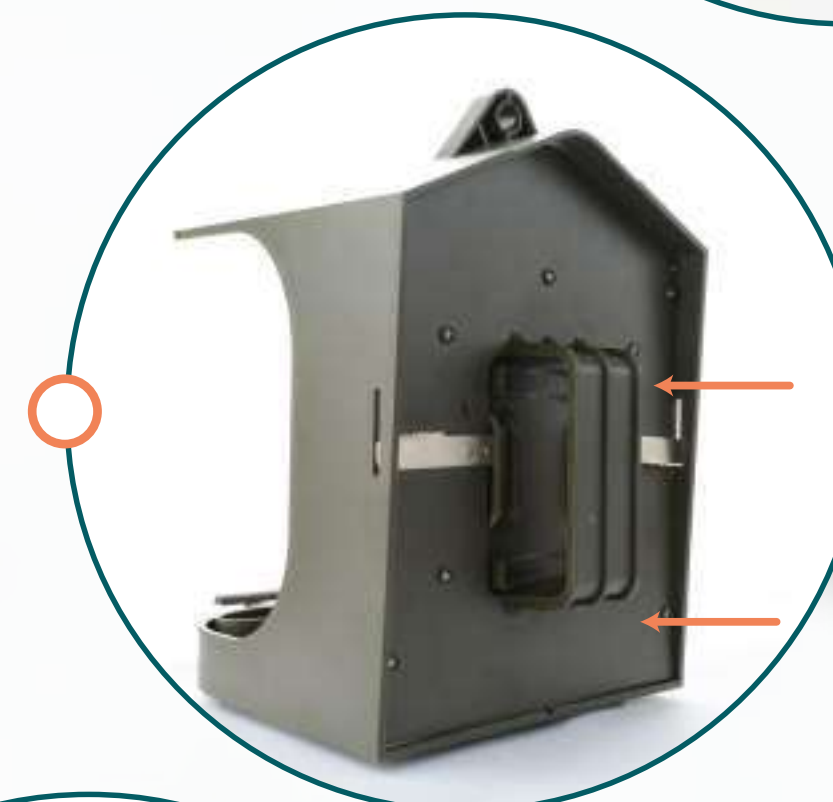

TECHNAXX[®]
GERMANY

NIGHT VISION MODE

FULL HD Birdcam TX-165

**Including
removable bird food container
for approx. 150g bird food**

BIRD FOOD CONTAINER

-  Video Recording
Full HD 1080p
-  8MP Photo (3264x2448)
-  100° Field of View
-  Special Lens Focus 6-15cm
-  25 fps Slow motion video
-  2" TFT Color Display
(528x220)
-  0.3 Trigger time 0.3 sec.
-  IP56 Protection Class IP56
-  512 GB MicroSD Card up to 512GB
-  Working Time up to 6 months
-  Operating with Batteries

1. Open the locks on the back

2. Take the food container out

3. Put the bird food inside the container

4. Put the food container back inside and lock the locks

5. Open the lock in the front. The bird food will flow into the feeder

Screen & Sensor

FullHD video resolution 1080p
Slow motion videos with up to 25FPS
PIR sensor (~20cm) & IR range (~50cm) with 940nm LEDs for night recordings
1/3.2" CMOS sensor with 8MP

Night vision mode

During the night, the infrared LEDs will turn on automatically to provide necessary light for taking pictures/videos. This makes it possible to take pictures at a distance of 50cm without the overexposure.