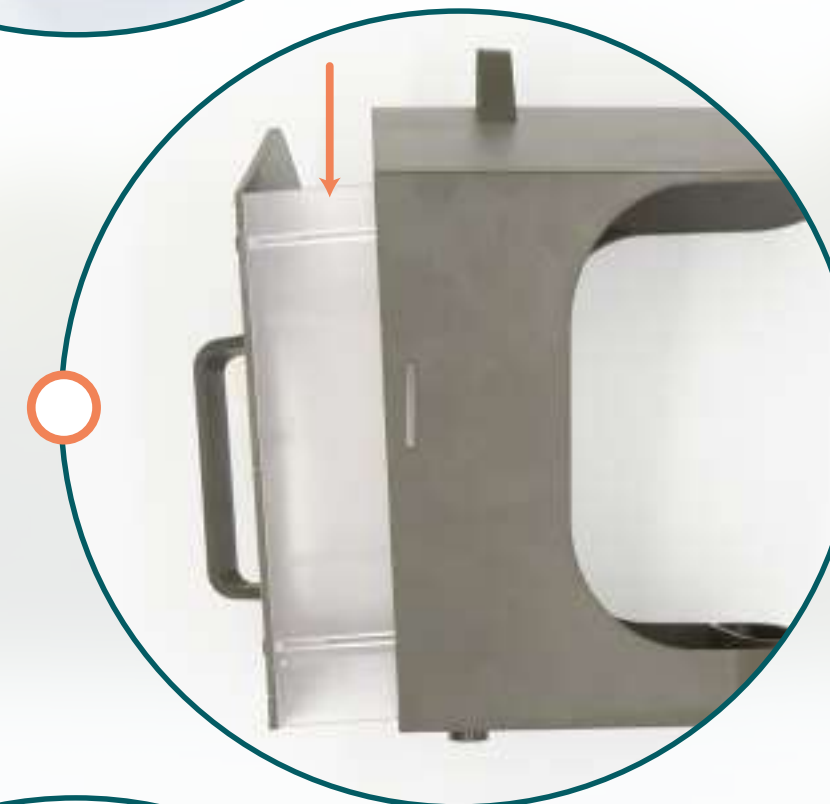

TECHNAXX[®]
GERMANY

NIGHT VISION MODE

FULL HD Birdcam TX-165

**Including
removable bird food container
for approx. 150g bird food**

BIRD FOOD CONTAINER

-  Video Recording
Full HD 1080p
-  8MP Photo (3264x2448)
-  100° Field of View
-  Special Lens Focus 6-15cm
-  25 fps Slow motion video
-  2" TFT Color Display
(528x220)
-  0.3 Trigger time 0.3 sec.
-  IP56 Protection Class IP56
-  512 GB MicroSD Card up to 512GB
-  Working Time up to 6 months
-  Operating with Batteries

1. Open the locks on the back

2. Take the food container out

3. Put the bird food inside the container

4. Put the food container back inside and lock the locks

5. Open the lock in the front. The bird food will flow into the feeder

During the night, the infrared LEDs will turn on automatically to provide necessary light for taking pictures/videos. This makes it possible to take pictures at a distance of 50cm without the overexposure.