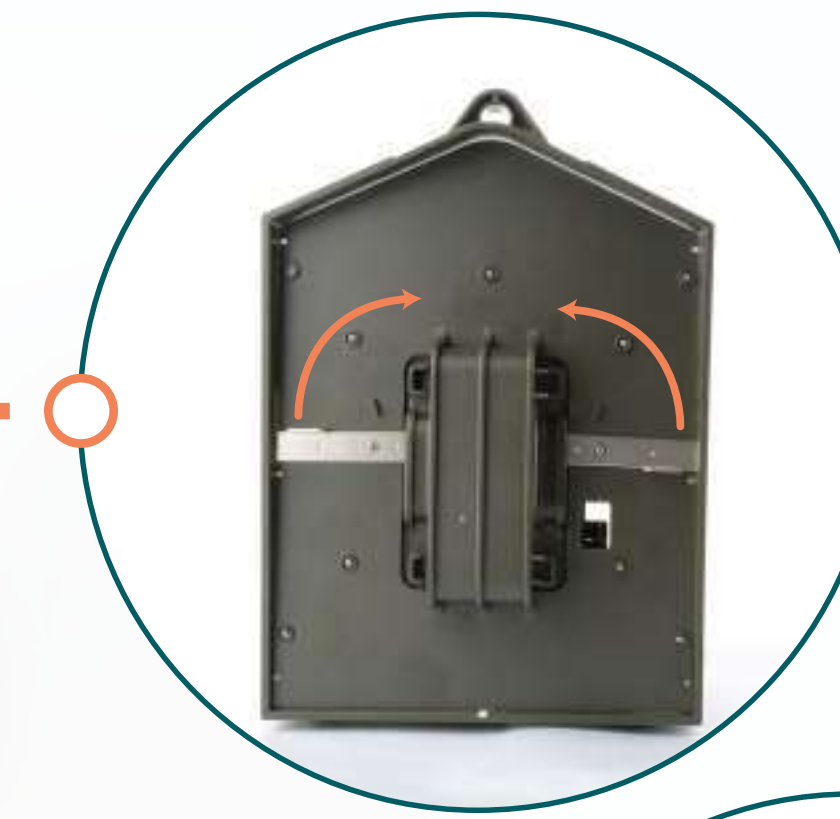

TECHNAXX[®]
GERMANY

NIGHT VISION MODE

FULL HD Birdcam TX-165

**Including
removable bird food container
for approx. 150g bird food**

BIRD FOOD CONTAINER

-  Video Recording
Full HD 1080p
-  8MP Photo (3264x2448)
-  100° Field of View
-  Special Lens Focus 6-15cm
-  25 fps Slow motion video
-  2" TFT Color Display
(528x220)
-  0.3 Trigger time 0.3 sec.
-  IP56 Protection Class IP56
-  512 GB MicroSD Card up to 512GB
-  Working Time up to 6 months
-  Operating with Batteries

1. Open the locks on the back

2. Take the food container out

3. Put the bird food inside the container

4. Put the food container back inside and lock the locks

5. Open the lock in the front. The bird food will flow into the feeder

Screen & Sensor

FullHD video resolution 1080p
Slow motion videos with up to 25FPS
PIR sensor (~20cm) & IR range (~50cm) with 940nm LEDs for night recordings
1/3.2" CMOS sensor with 8MP

Night vision mode

During the night, the infrared LEDs will turn on automatically to provide necessary light for taking pictures/videos. This makes it possible to take pictures at a distance of 50cm without the overexposure.