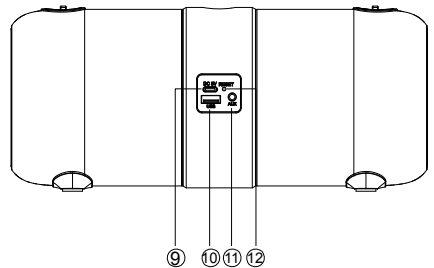

Product size: 283(L) *123(W) * 126 (H) mm

Package Contents:

- 1x Portable Bluetooth speaker
- 1x Charging cable
- 1x Audio cable
- 1x User manual
- 1x Shoulder strap

Product Details:

1. Power On/Off

2.TWS Button