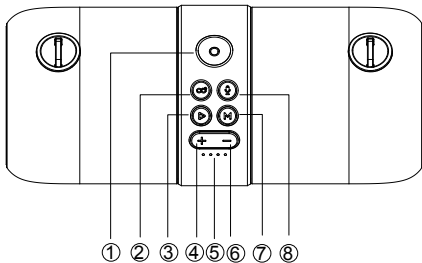

Product size: 283(L) *123(W) * 126 (H) mm

Package Contents:

- 1x Portable Bluetooth speaker
- 1x Charging cable
- 1x Audio cable
- 1x User manual
- 1x Shoulder strap

Product Details:

1. Power On/Off

2.TWS Button