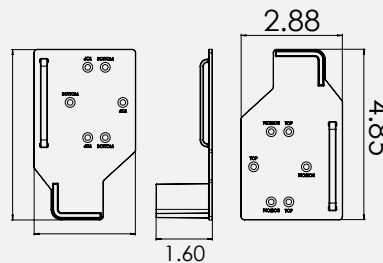

Specifications

- ETL Listed
- Conforms to UL 2416
- Certified to CAN/CSA STD
- Material: UL Rated ABS plastic
- Country of origin: Vietnam

Connected Media Box

Without Trim

With Trim & Magnetic Cover

Bracket Dimensions

(Brackets and Trim are included with every product)

Part Number	Description
45-8017-1-MAG	Connected Media Box with Magnetic Cover
45-8011-1P-MAG	Connected Media Box with Magnetic Cover and Duplex Power receptacle
45-8021-1S-MAG	Connected Media Box with Magnetic Cover and Duplex Surge Suppressor
45-8031-1C-MAG	Connected Media Box with Magnetic Cover and duplex 20 Amp Commercial grade receptacle