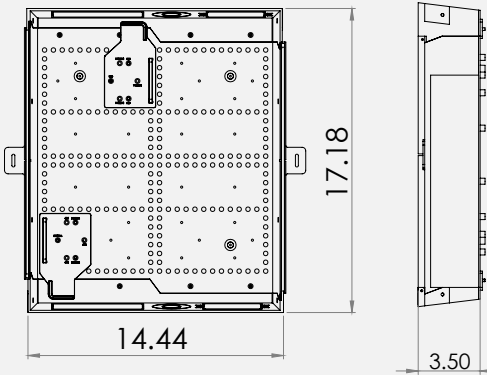

Features

Part # 45-8017-1-MAG

- Magnetic Cover
- Mounting brackets included to securely hold the One Connect Box or other TV power sources
- 2 (Two) 30" hook and loop fasteners included to strap power source firmly to brackets
- Two large knockouts to allow access to USB ports
- Multiple knockouts for conduit up to 2" diameter
- Includes knockouts for a single gang J-Box power module
- Standard 1" x 6" hole pattern
- Can be mounted to front or inside of studs
- Flush with the wall
- Vented Cover to allow air flow

Part # 45-8011-1P-MAG WITH 15A/125V DUPLEX RECEPTACLE

- Magnetic Cover
- UL Listed, 15A/125V Duplex Receptacle
- Outlet box included

Part # 45-8031-1C-MAG WITH COMMERCIAL GRADE DUPLEX RECEPTACLE

- Magnetic Cover
- UL Listed 20A/125V Duplex Receptacle
- 2 pole
- 3W
- Rear connection with side screw terminals
- Tamper resistant
- Metal outlet box included

Specifications

- ETL Listed
- Conforms to UL 2416
- Certified to CAN/CSA STD
- Material: UL Rated ABS plastic
- Country of origin: Vietnam

Connected Media Box

Without Trim

With Trim & Magnetic Cover

Bracket Dimensions