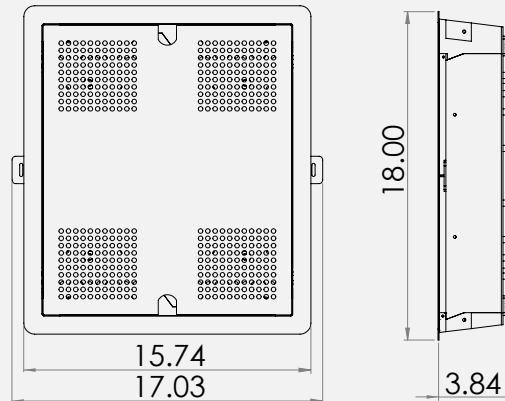

Part # 45-8021-1S-MAG WITH DUPLEX SURGE SUPPRESSOR

- Magnetic Cover
- UL Listed 15A/125V Duplex Surge Receptacle
- Maximum surge current - 15,000A
- Clamping response time - 1 ns
- Hot/Neutral, Hot/Ground, Neutral/Ground
- Total maximum surge dissipation - 480J
- Outlet box included

Specifications

- ETL Listed
- Conforms to UL 2416
- Certified to CAN/CSA STD
- Material: UL Rated ABS plastic
- Country of origin: Vietnam

Connected Media Box

Without Trim

With Trim & Magnetic Cover

Bracket Dimensions