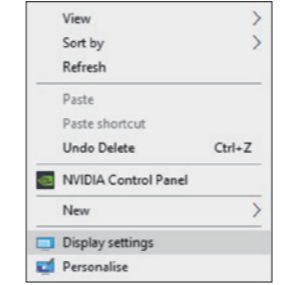

## DISPLAY SETTING (WINDOWS)

1. Right click on the desktop then select **"Display settings"**. (fig 1)
2. In **"Display"**, select either Monitor 1 or 2 (or 3). (fig 2)

fig 1

fig 2

3. Click on **"Multiple displays"**, then select the option that suits you in the drop-down menu **to setup your display** (fig 3).