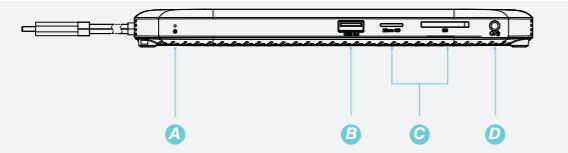

- 1 RJ45 Port Gigabits Ethernet
- 2 2 X USB-A 2.0 480 Mbps
- 3 USB-A 3.0 5 Gbps
- 4 VGA Port Full HD 1920*1080 (60Hz)
- 5 Display Port 4K 2160*3840 (30Hz)
- 6 HDMI Port 4K 2160*3840 (30Hz)
- 7 USB-C Port (input) 100W Pass through Power Connection USB-C Port Upstream
- 8