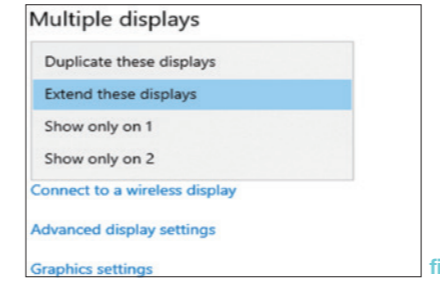

## DISPLAY SETTING (WINDOWS)

1. Right click on the desktop then select **"Display settings"**. (fig 1)
2. In **"Display"**, select either Monitor 1 or 2 (or 3). (fig 2)

fig 1

fig 2

3. Click on **"Multiple displays"**, then select the option that suits you in the drop-down menu **to setup your display** (fig 3).