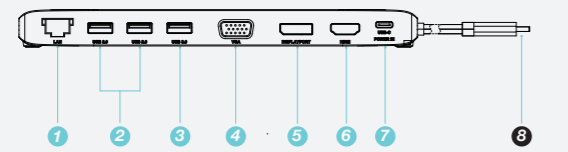

OVERVIEW

- 1 RJ45 Port Gigabits Ethernet
- 2 2 X USB-A 2.0 480 Mbps
- 3 USB-A 3.0 5 Gbps
- 4 VGA Port Full HD 1920*1080 (60Hz)
- 5 Display Port 4K 2160*3840 (30Hz)
- 6 HDMI Port 4K 2160*3840 (30Hz)
- 7 USB-C Port (input) 100W Pass through Power Connection USB-C Port Upstream
- 8

- A LED Indicator Power ON/ OFF
- B USB-A 3.0 5 Gbps
- C Card Reader** SD & Micro-SD
- D Jack 3.5mm Port Audio & Microphone

** The 2 card readers cannot be used at the same time

SYSTEM PREREQUISITES

- **Window Os:** Version 7 / 8 / 10 or higher
- **Mac Os:** Version OS X / Os 11 or higher
- **Mac Processor:** Intel Core i7 or higher / Mac M1 or higher
- **Memory (Ram):** 4Gb or higher
- **Your computer must have a fully functional USB-C port:**
  - -Support PD 2.0 (Power Delivery)
  - -Support DP Alt Mode (Video Alternate Display)

TECHNICAL SPECIFICITIES

1. Compatible with USB 3.1 Gen 2 Type C computer. **(DP ALT MODE)**
2. Support USB-C PD 3.0 power port. **Charges laptop power up to 100 W.**
3. Support for DP V1.2x port HDM V1.4x port support
4. Simple display support **DP or HDMI up to 3840 * 2160p** **VGA up to 2048 * 1152p**
5. Support dual display **Up to 2048 * 1152p.**
6. Support for triple display **Up to 1920 * 1080p.**
7. Built-in Gigabit Ethernet RJ-45 (10/100 Ethernet) port.
8. 4-pole 3.5mm jack socket (stereo audio output and microphone).
9. Built-in SD V2.0 / SDHC card reader up to 32 GB / SDXC up to 2TB.
10. 2 USB 3.0 ports and 2 USB 2.0 ports for connectivity.

DRIVERS INSTALLATION

(in case of problem only)

If you notice a malfunction in your station, you can reinstall the drivers manually.

Download link: <http://dl.iqs.link/drivers>
Section: Home> PC Peripherals> USB DOCKING
Select: UMD04 (then download Mac / PC)

DISPLAY MODES