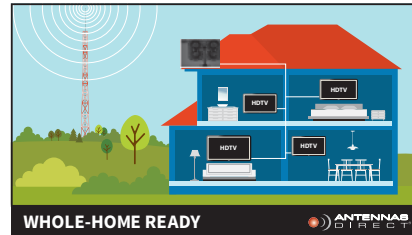

An outdoor antenna will service many TVs. If your residence ever had satellite or cable TV service, but you're smart and not paying for TV anymore, you're in luck! The coaxial cable needed to distribute an antenna's signal throughout the home is already installed. Just hook up your new ClearStream® 4V HDTV antenna and you've got FREE TV.

70+ MILES
Extreme Range