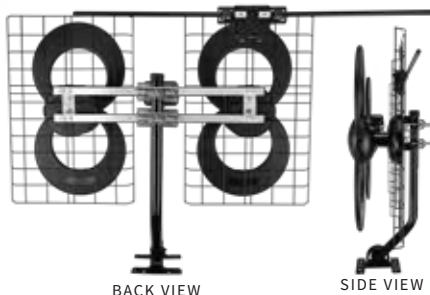

EXTREME LONG RANGE INDOOR/OUTDOOR HDTV ANTENNA WITH MAST

CLEARSTREAM® 4V

The ClearStream™ 4V Antenna uses patented technology to receive TV signals 70+ miles away from broadcast towers.

This antenna is ideal for suburban and rural areas where heavy foliage or roofing materials can reduce the incoming signal.

Dedicated UHF and VHF multi-directional elements deliver range and reception in less than ideal locations; no aiming necessary.

Durable, lightweight, premium materials for maximum performance.

DESIGNED AND ENGINEERED IN THE USA

A Leader in Cutting-Edge Antenna Technology

Proven Performance and Reliability. Why do our antennas out-perform the competition? The proof is in the patented loop design. The CLEARSTREAM® series is engineered to respond to a greater range of frequencies along with a wide beam angle, eliminating the need for rotation, and have scientifically out-performed the competition for reliable, long-range TV reception.

As perfectionists and antenna enthusiasts, we constantly strive for innovation, therefore, we have taken the world's most advanced TV antennas and made them EVEN better. We have engineered the ClearStream® 4V technology to receive a greater range of frequencies along with maintenance-free ruggedness to withstand 100 mph winds. This antenna is powerful, easy to install, and will save you money!

The CLEARSTREAM® 4V Comes With:

- ClearStream® 4V Antenna
- Reflector to enhance the signal performance
- 20" Mast with pivoting foot to allow installation on vertical or horizontal surfaces
- All-Weather Mounting Hardware
- Assembly & Installation Instructions