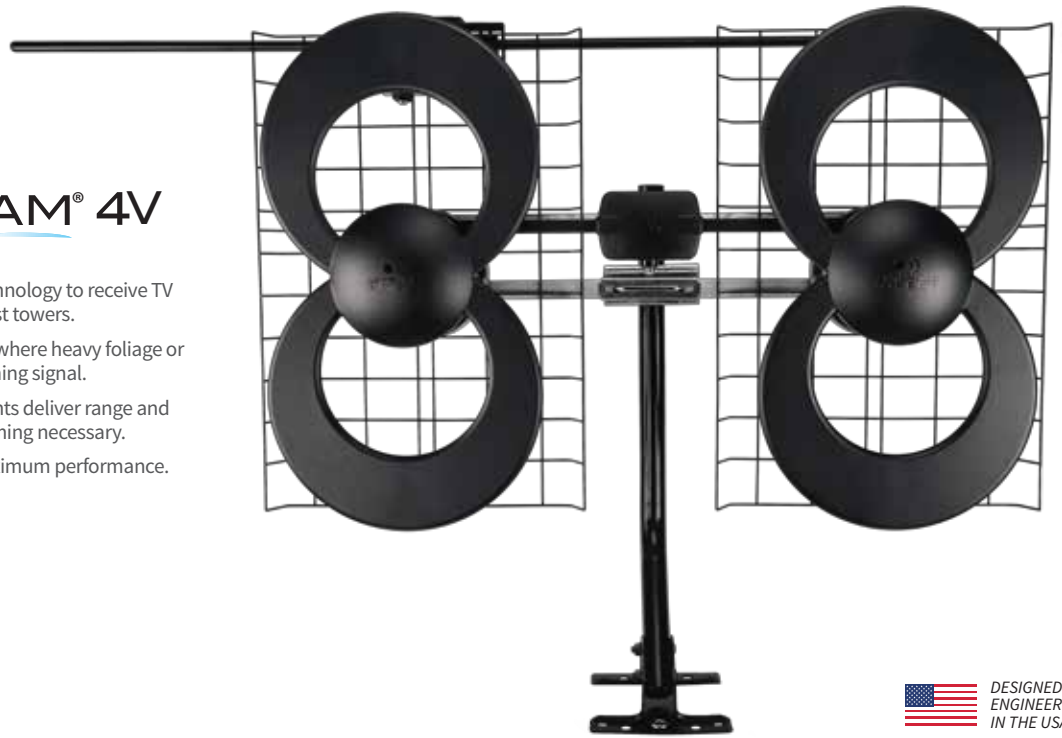

EXTREME LONG RANGE INDOOR/OUTDOOR HDTV ANTENNA WITH MAST

CLEARSTREAM® 4V

The ClearStream™ 4V Antenna uses patented technology to receive TV signals 70+ miles away from broadcast towers.

This antenna is ideal for suburban and rural areas where heavy foliage or roofing materials can reduce the incoming signal.

Dedicated UHF and VHF multi-directional elements deliver range and reception in less than ideal locations; no aiming necessary.

Durable, lightweight, premium materials for maximum performance.

DESIGNED AND ENGINEERED IN THE USA

A Leader in Cutting-Edge Antenna Technology

Proven Performance and Reliability. Why do our antennas out-perform the competition? The proof is in the patented loop design. The CLEARSTREAM® series is engineered to respond to a greater range of frequencies along with a wide beam angle, eliminating the need for rotation, and have scientifically out-performed the competition for reliable, long-range TV reception.

As perfectionists and antenna enthusiasts, we constantly strive for innovation, therefore, we have taken the world's most advanced TV antennas and made them EVEN better. We have engineered the ClearStream® 4V technology to receive a greater range of frequencies along with maintenance-free ruggedness to withstand 100 mph winds. This antenna is powerful, easy to install, and will save you money!

The CLEARSTREAM® 4V Comes With:

- ClearStream® 4V Antenna
- Reflector to enhance the signal performance
- 20" Mast with pivoting foot to allow installation on vertical or horizontal surfaces
- All-Weather Mounting Hardware
- Assembly & Installation Instructions