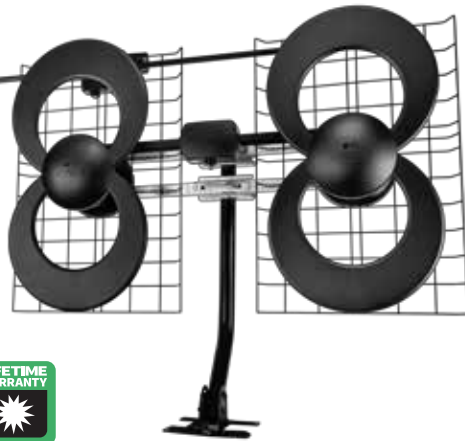

EXTREME LONG RANGE INDOOR/OUTDOOR HDTV ANTENNA WITH MAST

CLEARSTREAM® 4V

The ClearStream™ 4V Antenna uses patented technology to receive TV signals 70+ miles away from broadcast towers.

This antenna is ideal for suburban and rural areas where heavy foliage or roofing materials can reduce the incoming signal.

A Leader in Cutting-Edge Antenna Technology

Proven Performance and Reliability. Why do our antennas out-perform the competition? The proof is in the patented loop design. The CLEARSTREAM® series is engineered to respond to a greater range of frequencies along with a wide beam angle, eliminating the need for rotation, and have scientifically out-performed the competition for reliable, long-range TV reception.

As perfectionists and antenna enthusiasts, we constantly strive for innovation, therefore, we have taken the world's most advanced TV antennas and made them EVEN better. We have engineered the ClearStream® 4V technology to receive a greater range of frequencies along with maintenance-free ruggedness to withstand 100 mph winds. This antenna is powerful, easy to install, and will save you money!

The CLEARSTREAM® 4V Comes With:

- ClearStream® 4V Antenna
- Reflector to enhance the signal performance
- 20" Mast with pivoting foot to allow installation on vertical or horizontal surfaces
- All-Weather Mounting Hardware
- Assembly & Installation Instructions