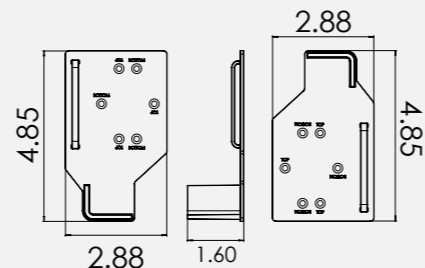

Specifications

- ETL Listed
- Conforms to UL 2416
- Certified to CAN/CSA STD C22.2 NO 60950-1
- Material: UL Rated ABS plastic
- Country of origin: Vietnam

Connected Media Box

Without
Trim

With
Trim

Bracket Dimensions

(Brackets and Trim are included with every product)

Part Number	Description
45-8017-1	Connected Media Box without power
45-8011-1P	Connected Media Box with 15A/125V Duplex Receptacle
45-8021-1S	Connected Media Box with 15A/125V Duplex Surge Suppressor
45-8031-1C	Connected Media Box with 20A/125V Duplex Receptacle