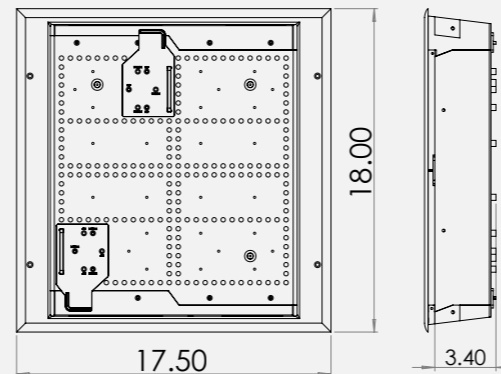

Features

Part # 45-8017-1

- Mounting brackets included to securely hold the One Connect Box or other TV power sources
- 2 (two) 30" hook and loop fasteners included to strap power source firmly to brackets
- Two large knockouts to allow access to USB ports
- Multiple knockouts for conduit up to 2" diameter
- Includes knockouts for a single gang J-Box power module
- Standard 1" x 6" hole pattern
- Can be mounted to front or inside of studs
- Flush with the wall
- Open trim ring to allow air flow

Part # 45-8021-1S WITH DUPLEX SURGE SUPPRESSOR

- UL Listed 15A/125V Duplex Surge Receptacle
- Maximum surge current - 15,000A
- Clamping response time - 1 ns
- Hot/Neutral, Hot/Ground, Neutral/Ground
- Total maximum surge dissipation - 480J
- Outlet box included

Specifications

- ETL Listed
- Conforms to UL 2416
- Certified to CAN/CSA STD C22.2 NO 60950-1
- Material: UL Rated ABS plastic
- Country of origin: Vietnam

Connected Media Box

Without
Trim

With
Trim

Bracket Dimensions