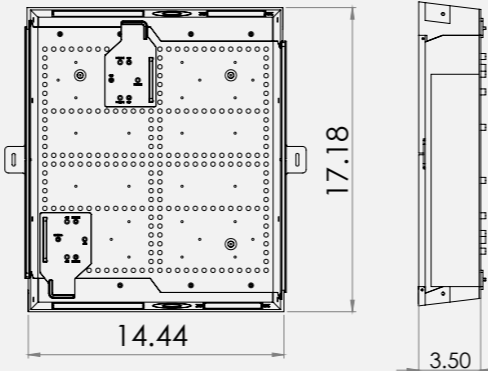

Features

Part # 45-8017-1

- Mounting brackets included to securely hold the One Connect Box or other TV power sources
- 2 (two) 30" hook and loop fasteners included to strap power source firmly to brackets
- Two large knockouts to allow access to USB ports
- Multiple knockouts for conduit up to 2" diameter
- Includes knockouts for a single gang J-Box power module
- Standard 1" x 6" hole pattern
- Can be mounted to front or inside of studs
- Flush with the wall
- Open trim ring to allow air flow

Part # 45-8011-1P WITH 15A/125V DUPLEX RECEPTACLE

- UL Listed, 15A/125V Duplex Receptacle
- Outlet box included

Part # 45-8031-1C WITH COMMERCIAL GRADE DUPLEX RECEPTACLE

- UL Listed 20A/125V Duplex Receptacle
- 2 pole
- 3W
- Rear connection with side screw terminals
- Tamper resistant
- Metal outlet box included

Specifications

- ETL Listed
- Conforms to UL 2416
- Certified to CAN/CSA STD C22.2 NO 60950-1
- Material: UL Rated ABS plastic
- Country of origin: Vietnam

Connected Media Box

Without
Trim

With
Trim

Bracket Dimensions