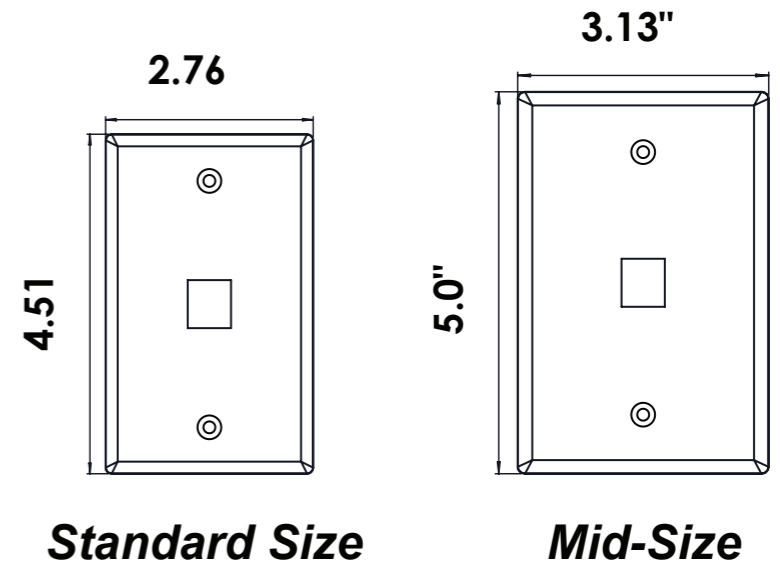

Keystone Wall Plates

Features-

- Available in Standard and Mid-Size
- Available in 1,2,3,4 and 6-port for both sizes
- Designed to accept all DataComm Electronics keystone products
- Smooth finish to match other electrical devices and plates
- Available in (8) eight colors: Almond (AL), Black (BK), Brown (BR), Gray (GY), Ivory (IV), Lite Almond (LA), White (WH) & Ultra White (UWH)
- UL Listed
- County of Origin: Vietnam

Specifications -

Thickness: 0.1 Inch

Sales Orders@datacommelectronics.com
Support Info@datacommelectronics.com
Office 770.448.0540

DATA COMMTM
ELECTRONICS

Keystone Wall Plates (Standard)

Part Number Guide

Part Number	Color
20-3001-AL	Keystone Plate 1 Port, Almond, UL
20-3001-BK	Keystone Plate 1 Port, Black, UL
20-3001-BR	Keystone Plate 1 Port, Brown, UL
20-3001-GY	Keystone Plate 1 Port, Gray, UL
20-3001-IV	Keystone Plate 1 Port, Ivory, UL
20-3001-LA	Keystone Plate 1 Port, Lite Almond, UL
20-3001-WH	Keystone Plate 1 Port, White, UL
20-3002-AL	Keystone Plate 2 Port, Almond, UL
20-3002-BK	Keystone Plate 2 Port, Black, UL
20-3002-BR	Keystone Plate 2 Port, Brown, UL
20-3002-GY	Keystone Plate 2 Port, Gray, UL
20-3002-IV	Keystone Plate 2 Port, Ivory, UL
20-3002-LA	Keystone Plate 2 Port, Lite Almond, UL