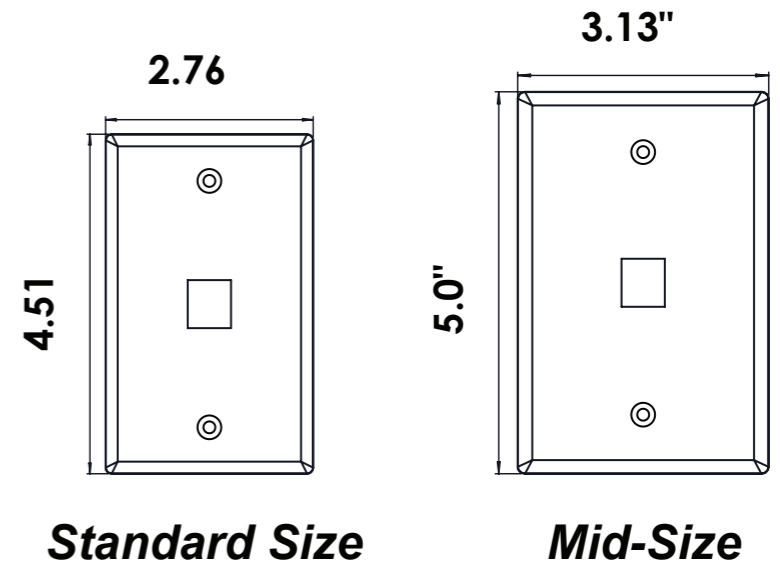

## Specifications -

Thickness: 0.1 Inch

**Sales** [Orders@datacommelectronics.com](mailto:Orders@datacommelectronics.com)  
**Support** [Info@datacommelectronics.com](mailto:Info@datacommelectronics.com)  
**Office** 770.448.0540

# Keystone Wall Plates (Mid-Size)