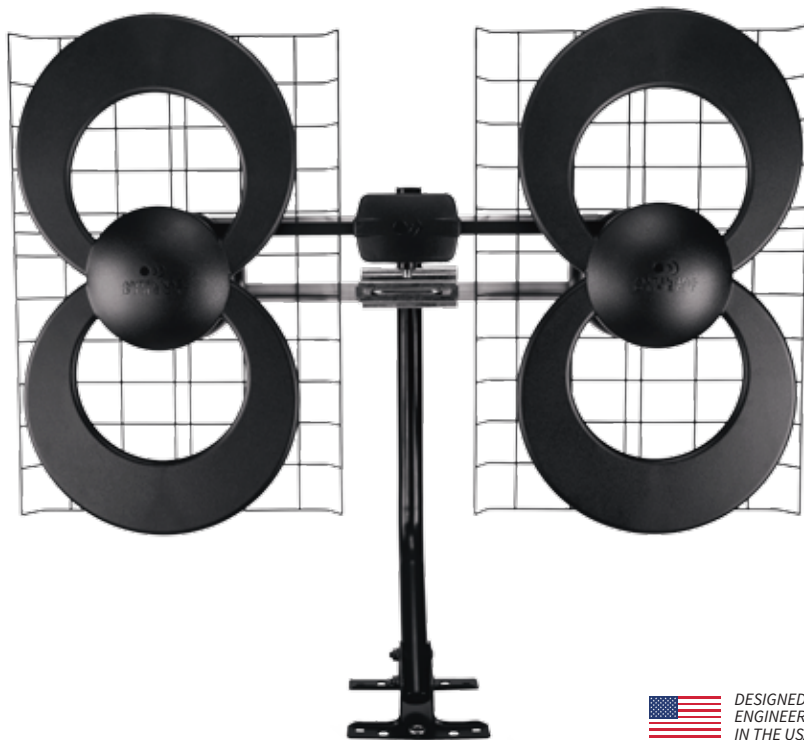

EXTREME LONG RANGE INDOOR/OUTDOOR HDTV ANTENNA WITH 20-INCH MAST

CLEARSTREAM® 4

The ClearStream® 4 Antenna uses patented technology to receive TV signals 70+ miles away from broadcast towers.

This antenna is ideal for suburban and rural areas where heavy foliage or roofing materials can reduce the incoming signal.

Dedicated multi-directional elements deliver range and reception in less than ideal locations; no aiming necessary.

Durable, lightweight, premium materials for maximum performance.

DESIGNED AND ENGINEERED IN THE USA

A Leader in Cutting-Edge Antenna Technology

Proven Performance and Reliability. Why do our antennas out-perform the competition? The proof is in the patented loop design. The CLEARSTREAM® series is engineered to respond to a greater range of frequencies along with a wide beam angle, eliminating the need for rotation, and have scientifically out-performed the competition for reliable, long-range TV reception.

As perfectionists and antenna enthusiasts, we constantly strive for innovation, therefore, we have taken the world's most advanced TV antennas and made them EVEN better. We have engineered the ClearStream® 4 technology to receive a greater range of frequencies along with maintenance-free ruggedness to withstand 100 mph winds. This antenna is powerful, easy to install, and will save you money!

The ClearStream® 4 Comes With:

- ClearStream® 4 Antenna
- Reflector to enhance the signal performance
- 20" Mast with pivoting foot to allow installation on vertical or horizontal surfaces
- All-Weather Mounting Hardware
- Assembly & Installation Instructions