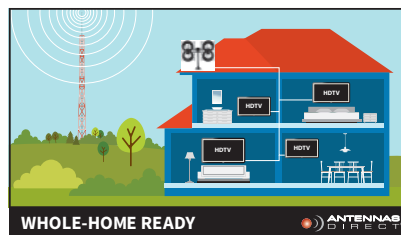

An outdoor antenna will service many TVs. If your residence ever had satellite or cable TV service, but you're smart and not paying for TV anymore, you're in luck! The coaxial cable needed to distribute an antenna's signal throughout the home is already installed. Just hook up your new ClearStream® 4 HDTV antenna and you've got FREE TV.

70+ MILES
Extreme Range