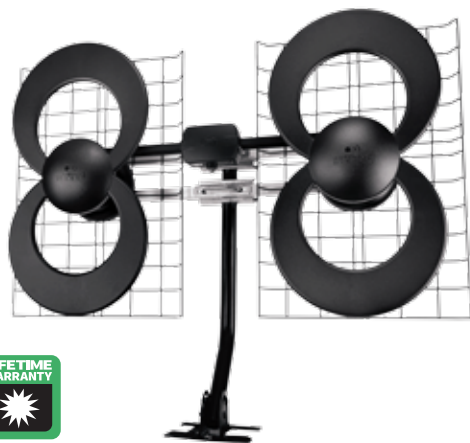

EXTREME LONG RANGE INDOOR/OUTDOOR HDTV ANTENNA WITH 20-INCH MAST

CLEARSTREAM® 4

The ClearStream® 4 Antenna uses patented technology to receive TV signals 70+ miles away from broadcast towers.

This antenna is ideal for suburban and rural areas where heavy foliage or roofing materials can reduce the incoming signal.

A Leader in Cutting-Edge Antenna Technology

Proven Performance and Reliability. Why do our antennas out-perform the competition? The proof is in the patented loop design. The CLEARSTREAM® series is engineered to respond to a greater range of frequencies along with a wide beam angle, eliminating the need for rotation, and have scientifically out-performed the competition for reliable, long-range TV reception.

As perfectionists and antenna enthusiasts, we constantly strive for innovation, therefore, we have taken the world's most advanced TV antennas and made them EVEN better. We have engineered the ClearStream® 4 technology to receive a greater range of frequencies along with maintenance-free ruggedness to withstand 100 mph winds. This antenna is powerful, easy to install, and will save you money!

The ClearStream® 4 Comes With:

- ClearStream® 4 Antenna
- Reflector to enhance the signal performance
- 20" Mast with pivoting foot to allow installation on vertical or horizontal surfaces
- All-Weather Mounting Hardware
- Assembly & Installation Instructions