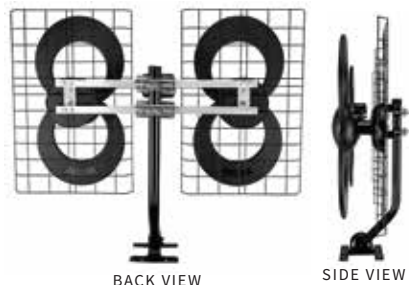

EXTREME LONG RANGE INDOOR/OUTDOOR HDTV ANTENNA WITH 20-INCH MAST

CLEARSTREAM® 4

The ClearStream® 4 Antenna uses patented technology to receive TV signals 70+ miles away from broadcast towers.

This antenna is ideal for suburban and rural areas where heavy foliage or roofing materials can reduce the incoming signal.

Dedicated multi-directional elements deliver range and reception in less than ideal locations; no aiming necessary.

Durable, lightweight, premium materials for maximum performance.

DESIGNED AND ENGINEERED IN THE USA

A Leader in Cutting-Edge Antenna Technology

Proven Performance and Reliability. Why do our antennas out-perform the competition? The proof is in the patented loop design. The CLEARSTREAM® series is engineered to respond to a greater range of frequencies along with a wide beam angle, eliminating the need for rotation, and have scientifically out-performed the competition for reliable, long-range TV reception.

As perfectionists and antenna enthusiasts, we constantly strive for innovation, therefore, we have taken the world's most advanced TV antennas and made them EVEN better. We have engineered the ClearStream® 4 technology to receive a greater range of frequencies along with maintenance-free ruggedness to withstand 100 mph winds. This antenna is powerful, easy to install, and will save you money!

The ClearStream® 4 Comes With:

- ClearStream® 4 Antenna
- Reflector to enhance the signal performance
- 20" Mast with pivoting foot to allow installation on vertical or horizontal surfaces
- All-Weather Mounting Hardware
- Assembly & Installation Instructions