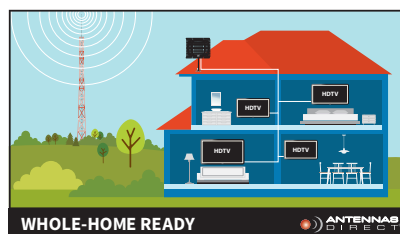

LONG RANGE VHF INDOOR/OUTDOOR HDTV ANTENNA

CLEARSTREAM® 5

The ClearStream® 5 Antenna uses patented technology to receive TV signals 65+ miles away from broadcast towers.

This antenna is ideal for suburban and rural areas where heavy foliage or roofing materials can reduce the incoming signal.

Dedicated UHF and VHF multi-directional elements deliver range and reception in less than ideal locations; no aiming necessary.

Durable, lightweight, premium materials for maximum performance.

DESIGNED AND ENGINEERED IN THE USA

A Leader in Cutting-Edge Antenna Technology

Proven Performance and Reliability. Why do our antennas out-perform the competition? The proof is in the patented technology. The CLEARSTREAM® series is engineered to respond to a greater range of frequencies along with a wide beam angle, eliminating the need for rotation, and have scientifically out-performed the competition for reliable, long-range TV reception.

As perfectionists and antenna enthusiasts, we constantly strive for innovation, therefore, we have taken the world's most advanced TV antennas and made them EVEN better. We have engineered the ClearStream® 5 to receive a greater range of frequencies along with maintenance-free ruggedness to withstand 100 mph winds. This antenna is powerful, easy to install, and will save you money!

The ClearStream® 5 Comes With:

- ClearStream® 5 Antenna
- Reflector to enhance the signal performance
- All-Weather Mounting Hardware
- Assembly & Installation Instructions